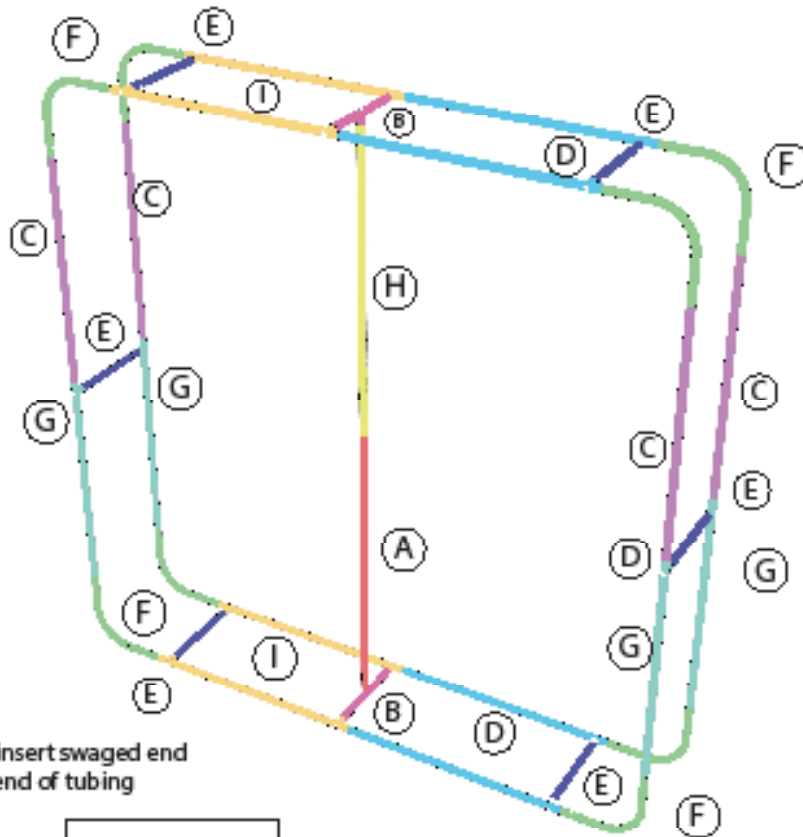

*ARTWORK IN THE BLUE AREA WILL PRINT BUT IS IN RISK
OF BEING CLOSE TO THE EDGE OR TRIMMED OFF*

CORNERS WILL BE ROUNDED

Graphic Specifications:
- Create to template specs
- 125 DPI resolution
- CMYK color
- No template lines
- Embed/link all images
- Create to outline all fonts

Acceptable file formats:
- Photoshop (.psd, .psb)
- Illustrator (.ai, .eps)
- Flattened .tiff
- Press quality .pdf

WALLBOX 8 x 8 DOUBLE SIDED

BACK

Ver-0811.223

WALLBOX 8FT X 8FT

PRODUCT CATEGORY: WALLBOX DISPLAYS

PRODUCT CODE: WB-8X8

On Frame

OnGraphic

SET UP INSTRUCTIONS

Press button & insert swaged end into receiving end of tubing

	PART NAME	LENGTH	TUBE	QTY
A	SUPPORT BOTTOM	49.375"	M/F	1
B	UNION TUBE w/HOLE	14"	F/F/M	2
C	36" TUBE	39.375"	M/F	4
D	36" TUBE	39.375"	M/F	4
E	UNION TUBE	14"	F/F	6
F	CURVED CORNER	24"	F/F	8
G	36" TUBE	42.750"	M/M	4
H	SUPPORT TOP	46"	F/F	1
I	36" TUBE	58.75"	F/F	4