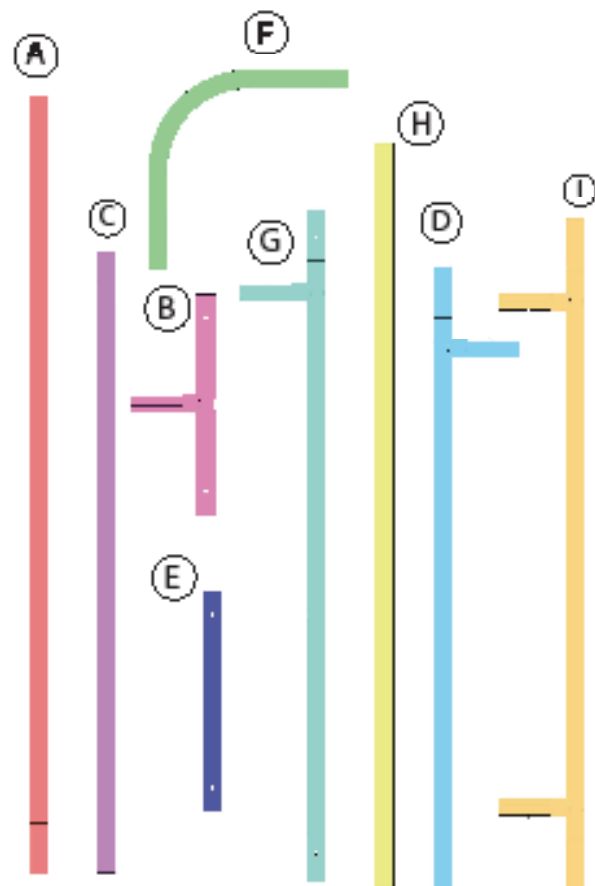

*ARTWORK IN THE BLUE AREA WILL PRINT BUT IS IN RISK
OF BEING CLOSE TO THE EDGE OR TRIMMED OFF*

CORNERS WILL BE ROUNDED

Graphic Specifications:
- Create to template specs
- 125 DPI resolution
- CMYK color
- No template lines
- Embed/link all images
- Create to outline all fonts

PRODUCT CODE: WB-8X8

On Frame

OnGraphic

SET UP INSTRUCTIONS

Press button & insert swaged end into receiving end of tubing

	PART NAME	LENGTH	TUBE	QTY
A	SUPPORT BOTTOM	49.375"	M/F	1
B	UNION TUBE w/HOLE	14"	F/F/M	2
C	36" TUBE	39.375"	M/F	4
D	36" TUBE	39.375"	M/F	4
E	UNION TUBE	14"	F/F	6
F	CURVED CORNER	24"	F/F	8
G	36" TUBE	42.750"	M/M	4
H	SUPPORT TOP	46"	F/F	1
I	36" TUBE	58.75"	F/F	4