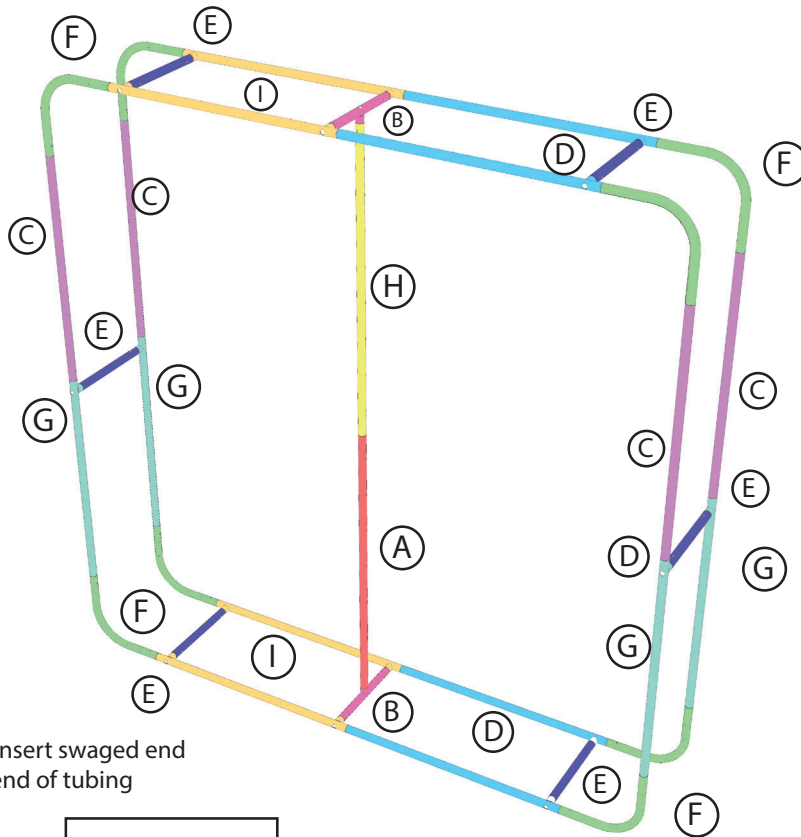

WALLBOX 8FT X 8FT

PRODUCT CATEGORY: WALLBOX DISPLAYS

PRODUCT CODE: WB-8X8

On Frame

OnGraphic

SET UP INSTRUCTIONS

Press button & insert swaged end into receiving end of tubing

	PART NAME	LENGTH	TUBE	QTY
A	SUPPORT BOTTOM	49.375"	M/F	1
B	UNION TUBE w/HOLE	14"	F/F/M	2
C	36" TUBE	39.375"	M/F	4
D	36" TUBE	39.375"	M/F	4
E	UNION TUBE	14"	F/F	6
F	CURVED CORNER	24"	F/F	8
G	36" TUBE	42.750"	M/M	4
H	SUPPORT TOP	46"	F/F	1
I	36" TUBE	58.75"	F/F	4

SPECIFICATIONS	
SKU	WB-8X8-HO
TUBE Ø	30 MM