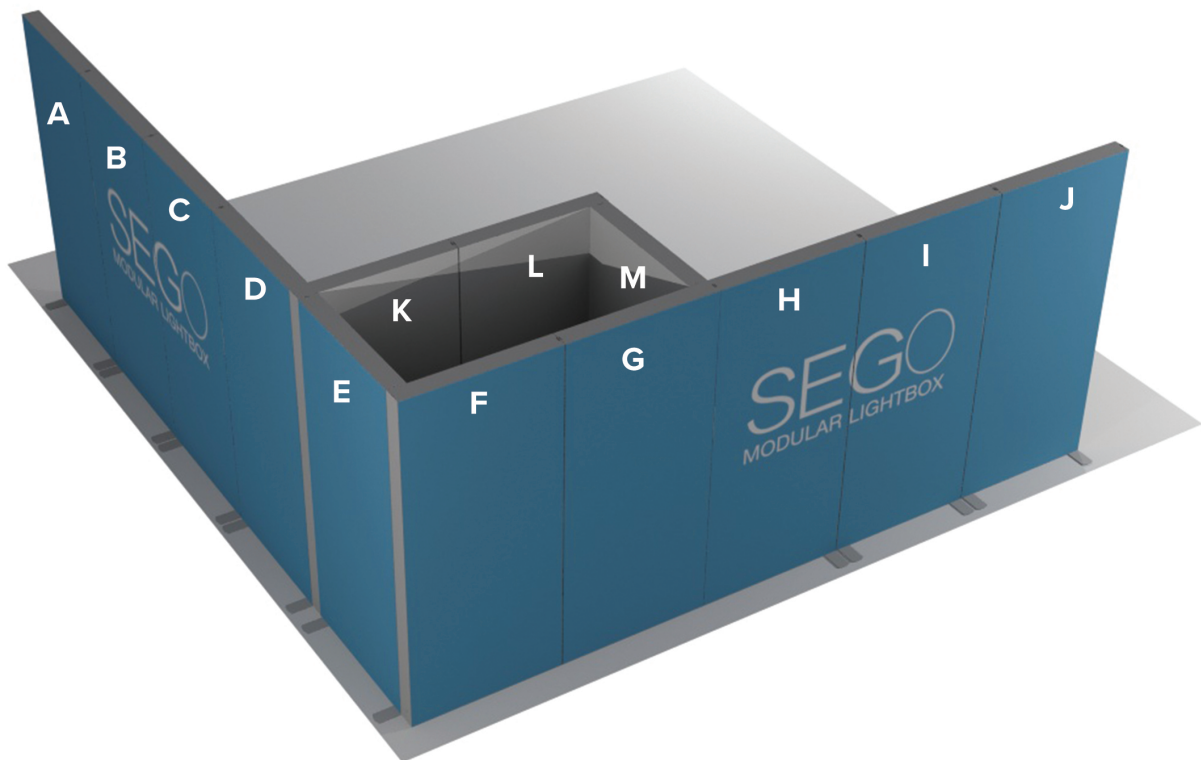

## SEGO Configuration H Template Guide

Frame	Template Dims	Notes
A	39.75" x 88.625"	-
B	39.75" x 88.625"	-
C	39.75" x 88.625"	-
D	39.75" x 88.625"	-
E	39.75" x 88.625"	Front graphic = blackout panel
F	39.75" x 88.625"	Front graphic = blackout panel
G	39.75" x 88.625"	Front graphic = blackout panel
H	39.75" x 88.625"	-
I	39.75" x 88.625"	-
J	39.75" x 88.625"	-
K	39.75" x 88.625"	Back graphic = blackout panel
L	39.75" x 88.625"	Back graphic = blackout panel
M	39.75" x 88.625"	Back graphic = blackout panel