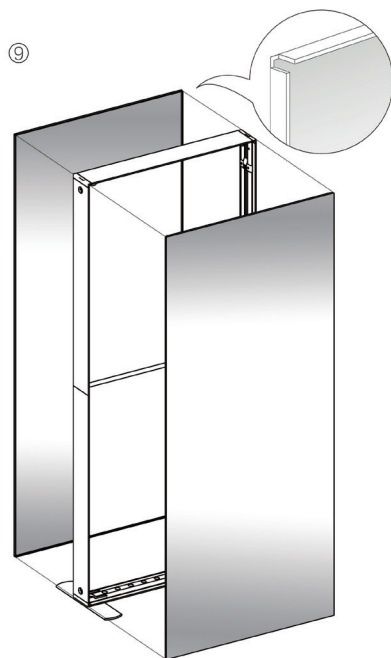

SEGO CONFIGURATION F

SEGO MODULAR LIGHTBOX DISPLAY

PRODUCT CODE:SEGO-F-20x10G