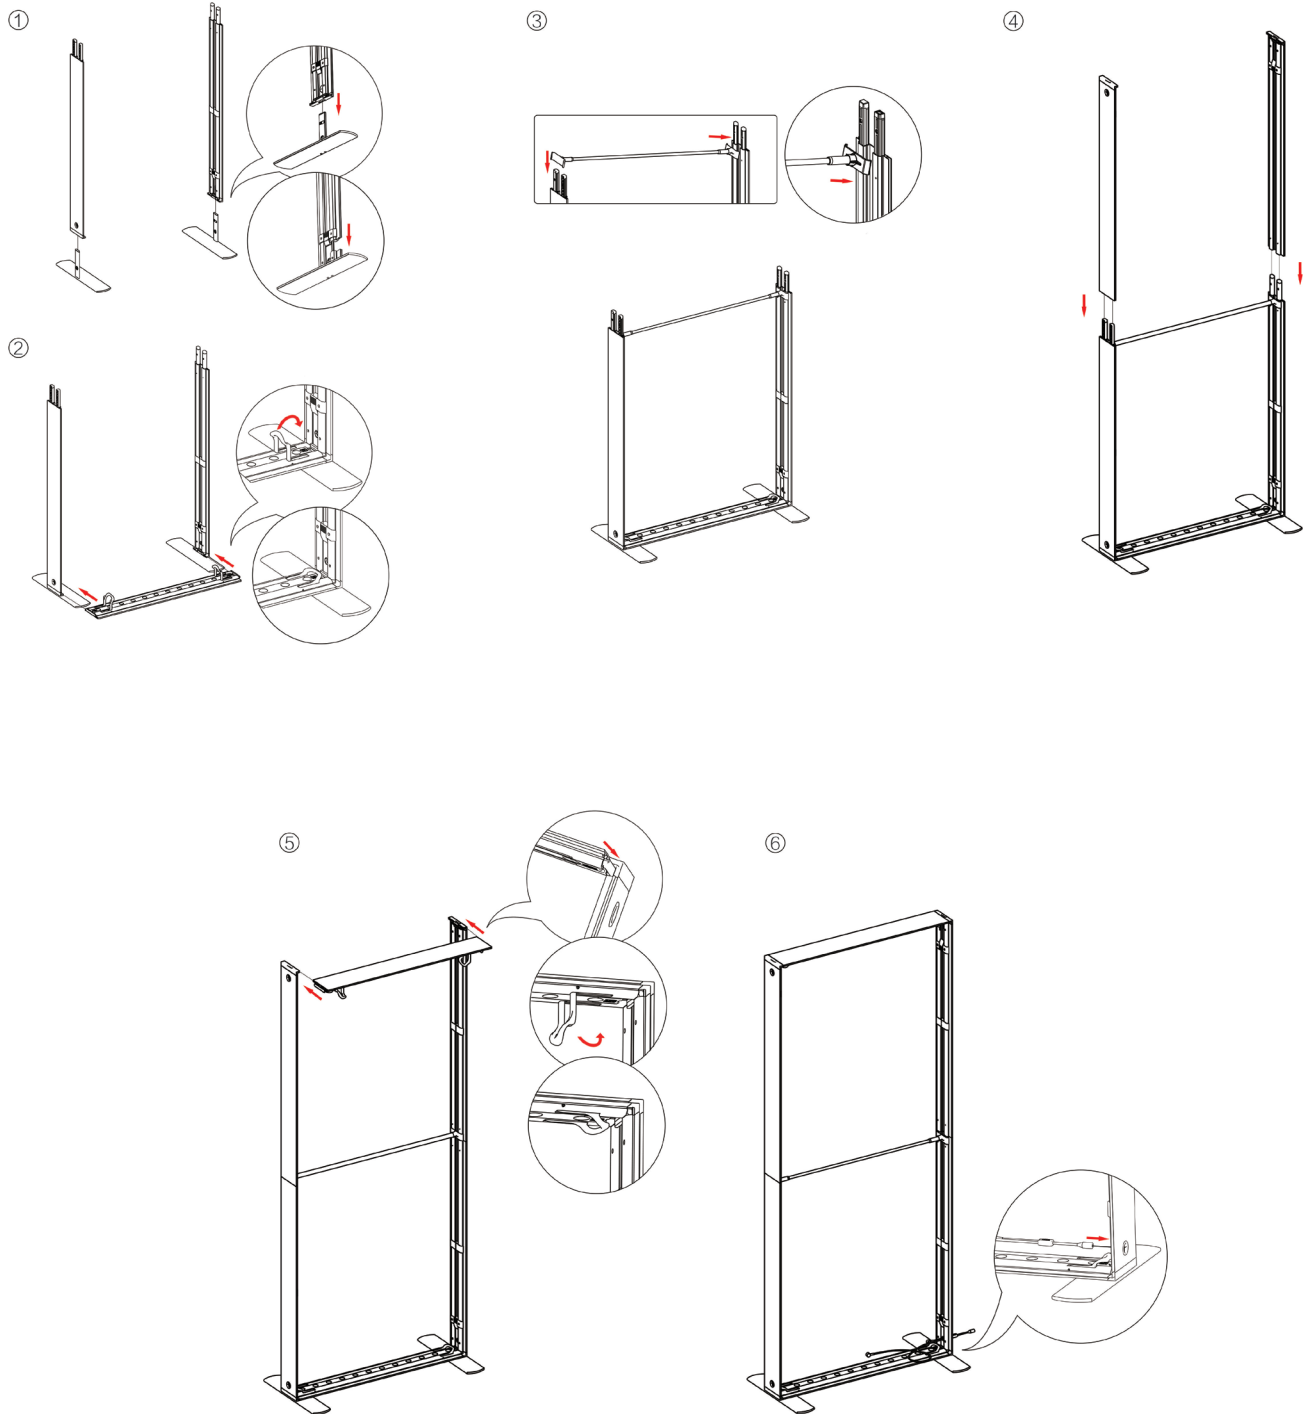

SEGO CONFIGURATION F

SEGO MODULAR LIGHTBOX DISPLAY
PRODUCT CODE:SEGO-F-20x10G

SET UP INSTRUCTIONS SEGO 100X225 FRAME ASSEMBLY