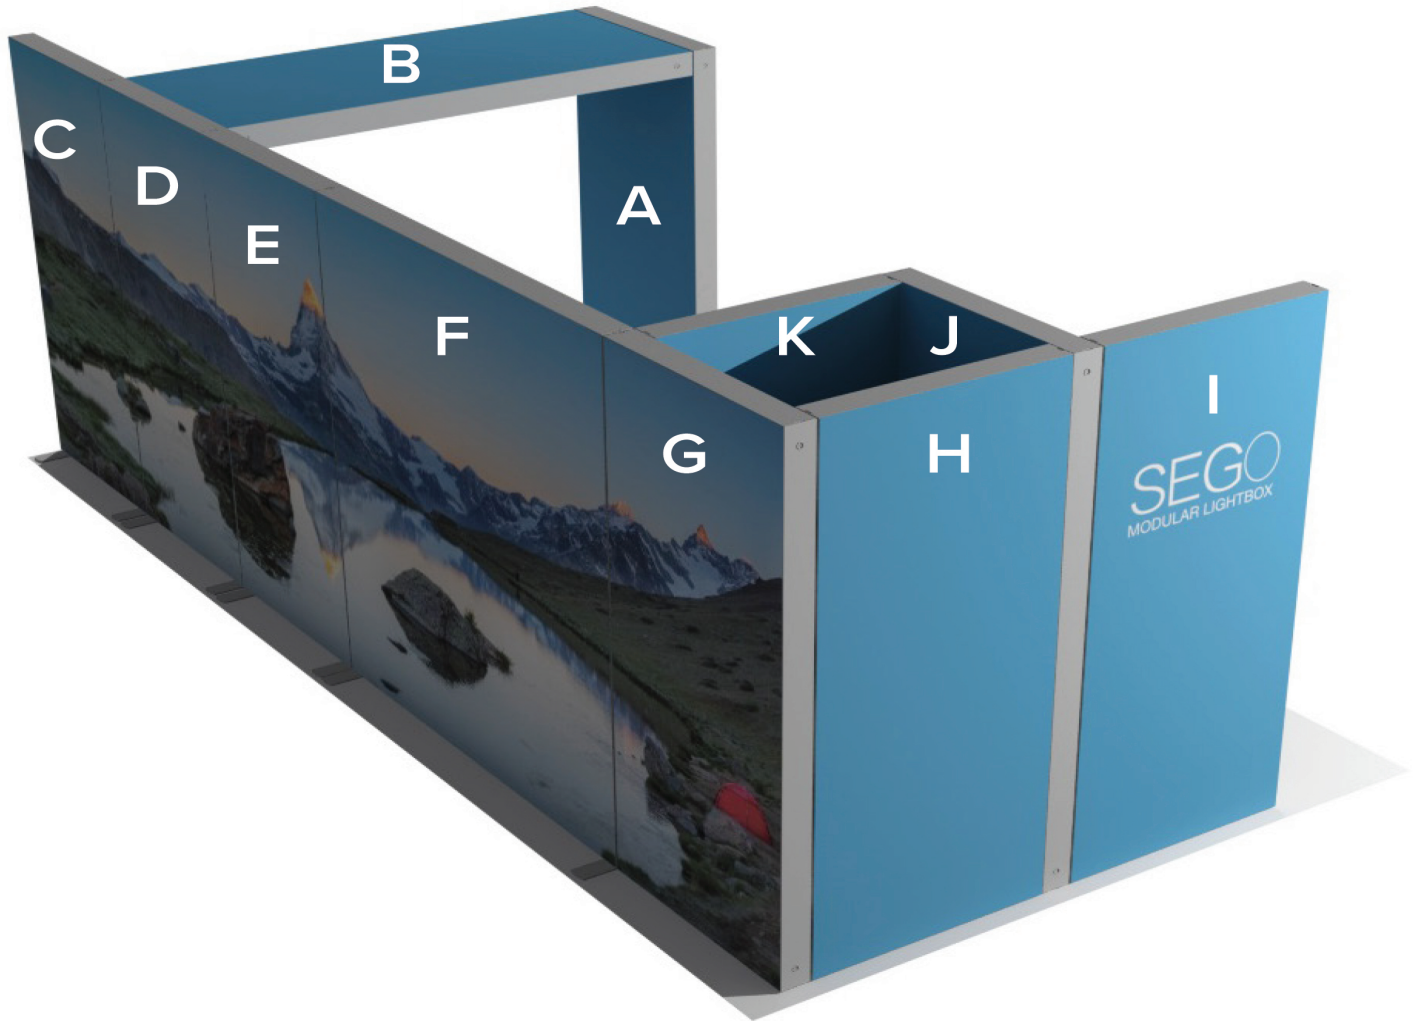

## SEGO Configuration F Template Guide

Frame	Template Dims	Notes
A	39.75"W x 88.625"H	Obstruction on back graphic
B	39.75"W x 88.625"H	Bridge
C	39.75"W x 88.625"H	
D	39.75"W x 88.625"H	Obstruction on front graphic
E	39.75"W x 88.625"H	
F	78.125"W x 88.625"H	
G	39.75"W x 88.625"H	Front graphic = blackout panel
H	39.75"W x 88.625"H	Front graphic = blackout panel
I	39.75"W x 88.625"H	
J	39.75"W x 88.625"H	Back graphic = blackout panel
K	39.75"W x 88.625"H	Back graphic = blackout panel