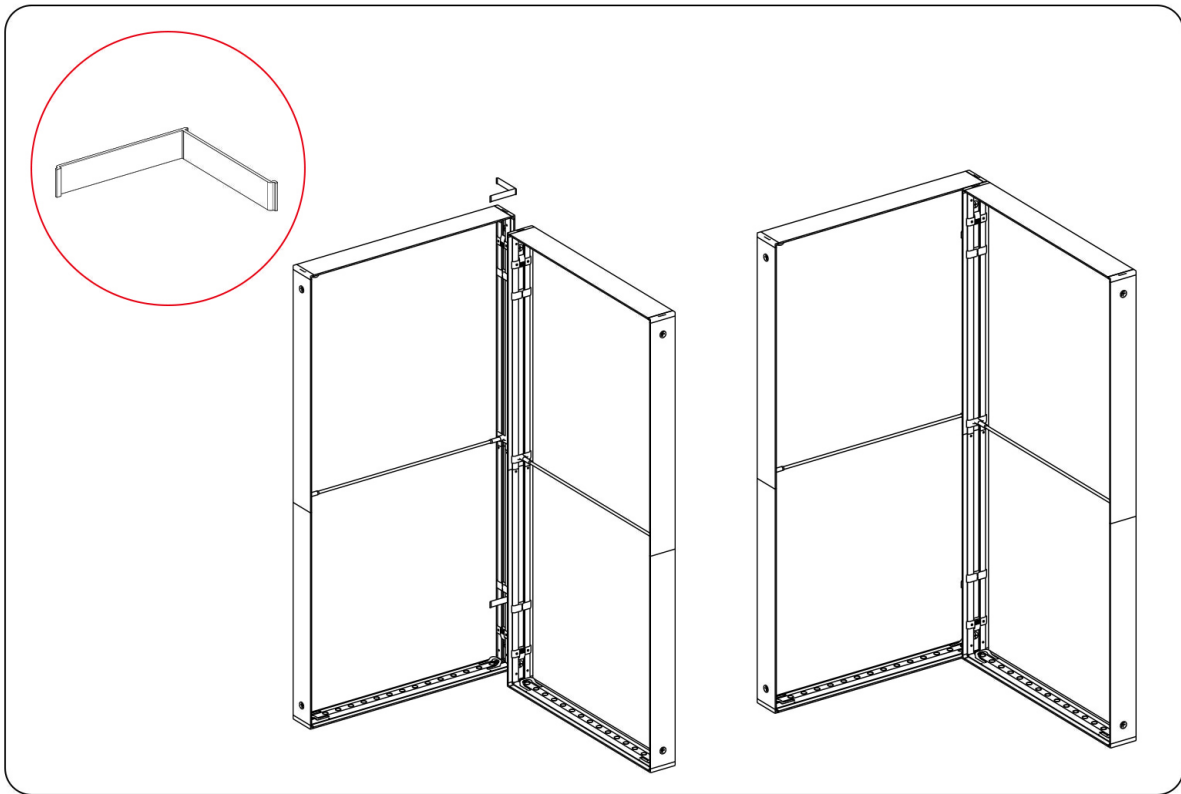

SEGO CONFIGURATION F

SEGO MODULAR LIGHTBOX DISPLAY

PRODUCT CODE:SEGO-F-20x10G

FRAME CONNECTION