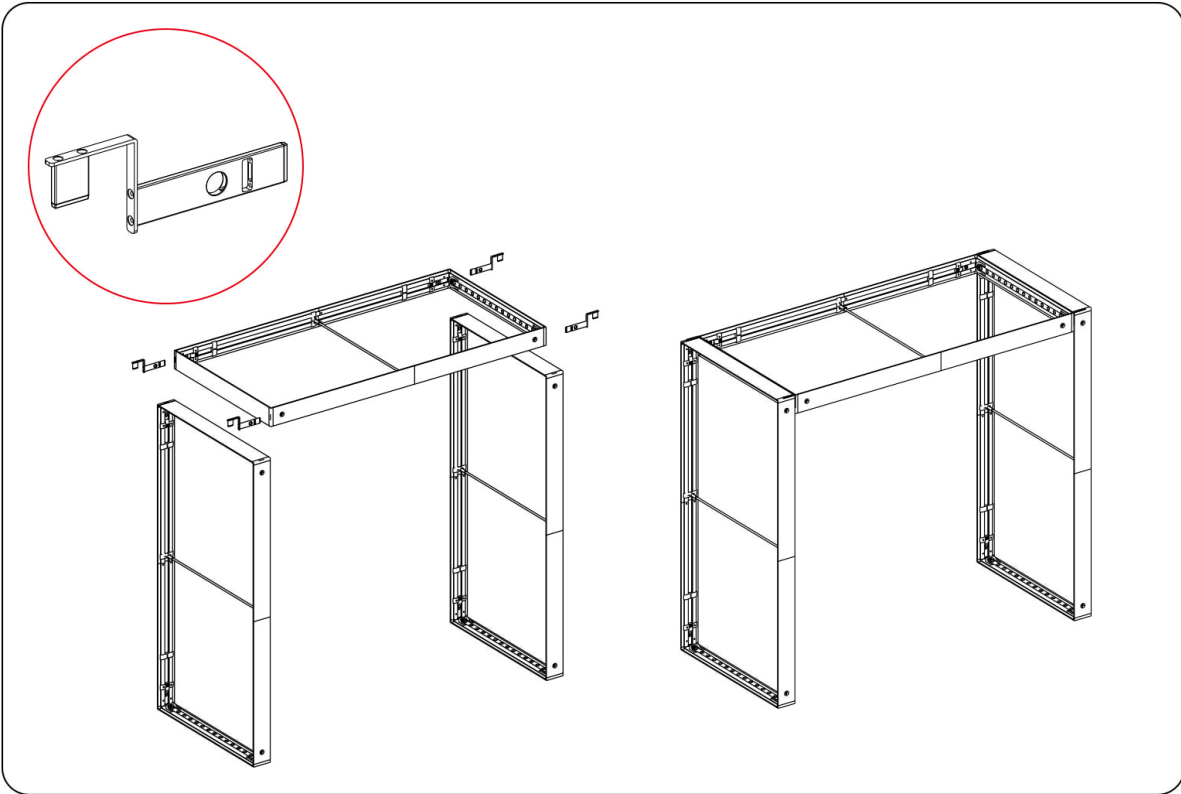

SEGO CONFIGURATION F

SEGO MODULAR LIGHTBOX DISPLAY
PRODUCT CODE:SEGO-F-20x10G