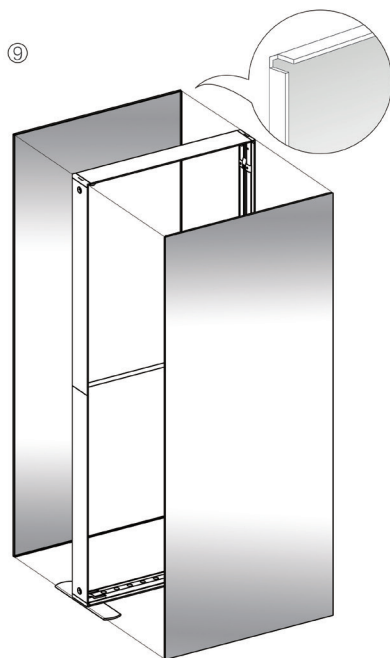

# SEGO CONFIGURATION F

SEGO MODULAR LIGHTBOX DISPLAY  
PRODUCT CODE:SEGO-F-20x10G

## SET UP INSTRUCTIONS SEGO 100X225 FRAME ASSEMBLY