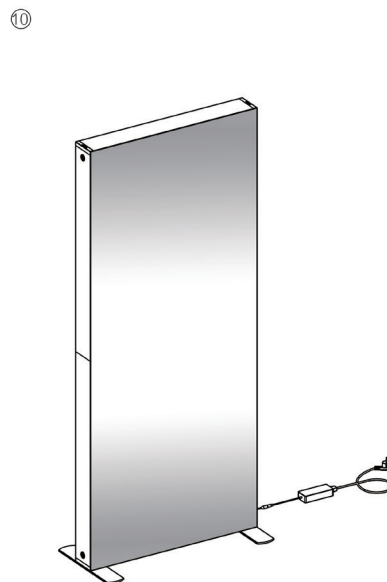

# SEGO CONFIGURATION F

SEGO MODULAR LIGHTBOX DISPLAY  
PRODUCT CODE:SEGO-F-20x10G

## SET UP INSTRUCTIONS SEGO 100X225 FRAME ASSEMBLY