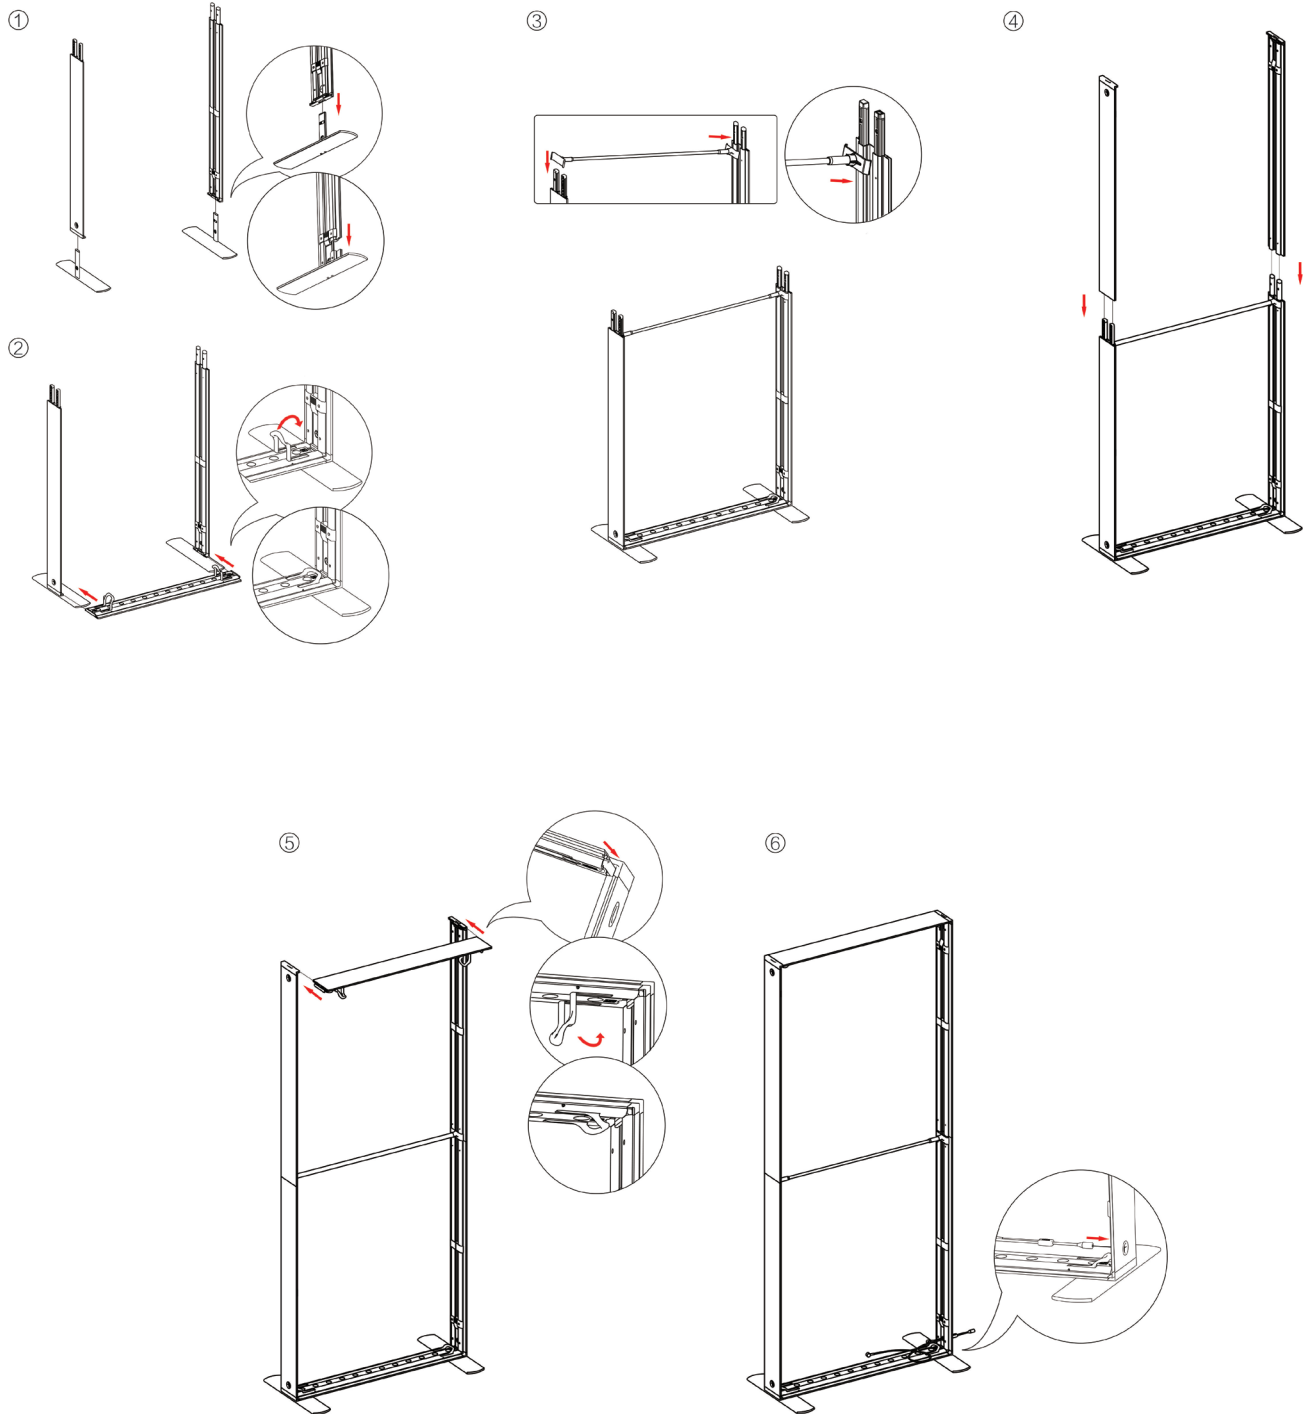

# SEGO CONFIGURATION F

SEGO MODULAR LIGHTBOX DISPLAY  
PRODUCT CODE:SEGO-F-20x10G

## SET UP INSTRUCTIONS SEGO 100X225 FRAME ASSEMBLY