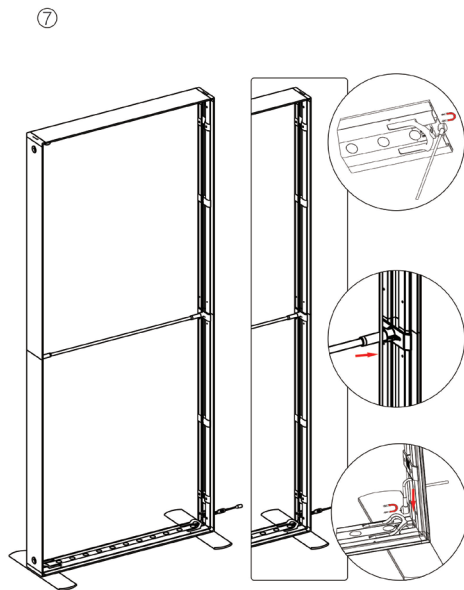

# SEGO CONFIGURATION F

SEGO MODULAR LIGHTBOX DISPLAY  
PRODUCT CODE:SEGO-F-20x10G

## SET UP INSTRUCTIONS SEGO 100X225 FRAME ASSEMBLY