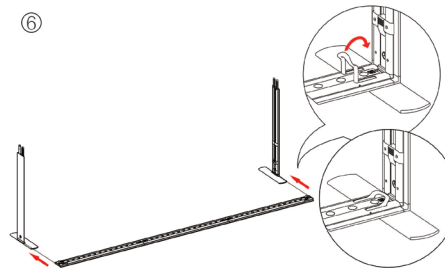

SEGO CONFIGURATION A

SEGO MODULAR LIGHTBOX DISPLAY
PRODUCT CODE: SEGO-A-20x10G

SET UP INSTRUCTIONS SEGO 300X225 FRAME ASSEMBLY

①

②

③

⑤

④

⑥