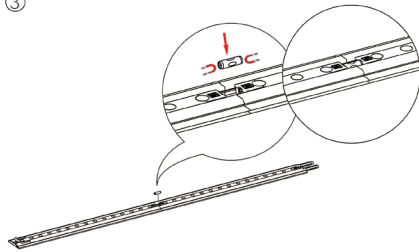

SEGO CONFIGURATION A

SEGO MODULAR LIGHTBOX DISPLAY
PRODUCT CODE: SEGO-A-20x10G

SET UP INSTRUCTIONS SEGO 300X225 FRAME ASSEMBLY

①

②

③

⑤

④