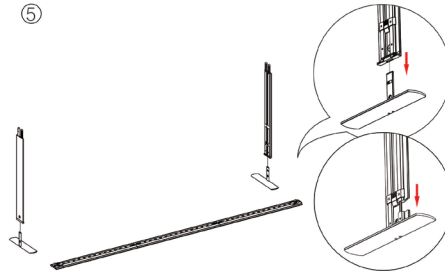

SEGO CONFIGURATION A

SEGO MODULAR LIGHTBOX DISPLAY
PRODUCT CODE: SEGO-A-20x10G

SET UP INSTRUCTIONS SEGO 300X225 FRAME ASSEMBLY

①

②

③

⑤

④

⑥

SEGO CONFIGURATION A

SEGO MODULAR LIGHTBOX DISPLAY
PRODUCT CODE: SEGO-A-20x10G

⑦

⑨

⑧

⑩

⑪