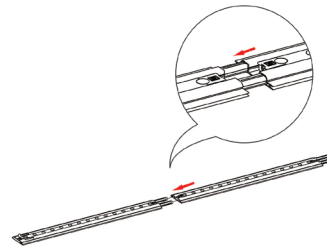

SEGO CONFIGURATION A

SEGO MODULAR LIGHTBOX DISPLAY
PRODUCT CODE: SEGO-A-20x10G

SET UP INSTRUCTIONS SEGO 300X225 FRAME ASSEMBLY

①

②

③

⑤

④