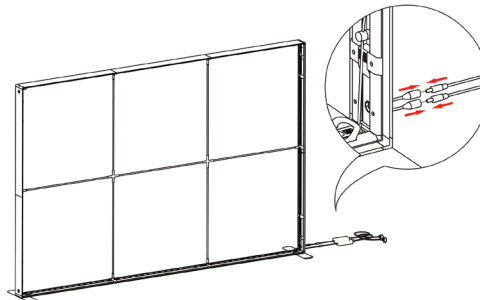

SEGO MODULAR LIGHTBOX DISPLAY

PRODUCT CODE: SEGO-A-20x10G

16

17

18

19

SEGO CONFIGURATION A

SEGO MODULAR LIGHTBOX DISPLAY
PRODUCT CODE: SEGO-A-20x10G

FRAME CONNECTION