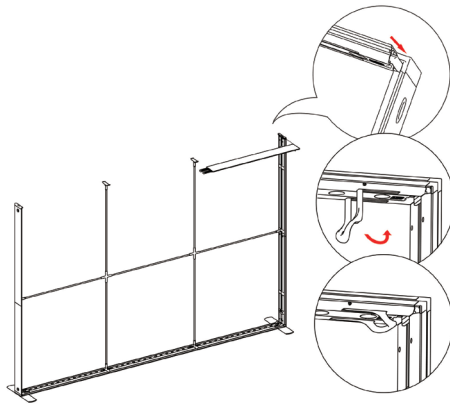

SEGO CONFIGURATION A

SEGO MODULAR LIGHTBOX DISPLAY

PRODUCT CODE: SEGO-A-20x10G

12