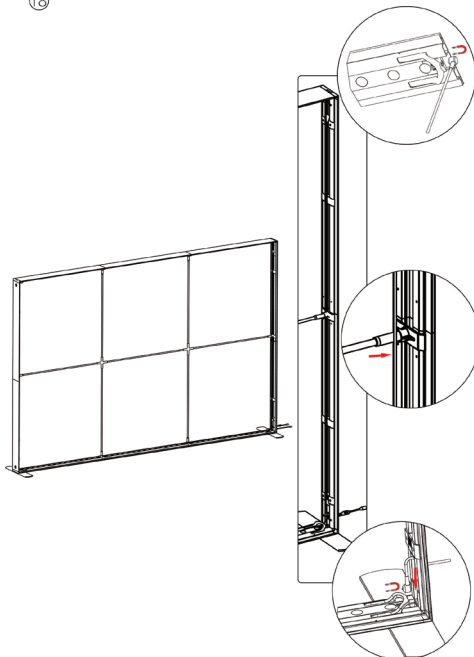

SEGO CONFIGURATION A

SEGO MODULAR LIGHTBOX DISPLAY

PRODUCT CODE: SEGO-A-20x10G

12

13

14

15

SEGO CONFIGURATION A

SEGO MODULAR LIGHTBOX DISPLAY

PRODUCT CODE: SEGO-A-20x10G

16

17

18

19

SEGO CONFIGURATION A

SEGO MODULAR LIGHTBOX DISPLAY
PRODUCT CODE: SEGO-A-20x10G

FRAME CONNECTION