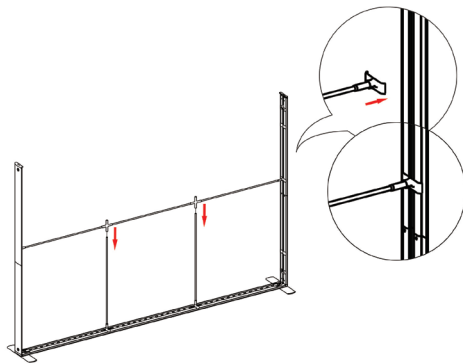

⑥

SEGO CONFIGURATION A

SEGO MODULAR LIGHTBOX DISPLAY
PRODUCT CODE: SEGO-A-20x10G

⑦

⑨

⑧

⑩

⑪