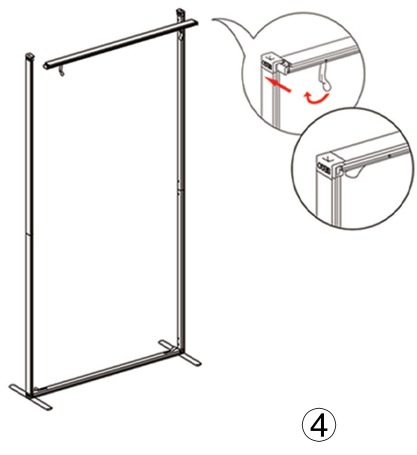

SET UP INSTRUCTIONS QSEG-100X225

SEGO QSEG CONFIGURATION C

SEGO & QSEG MODULAR SEG DISPLAY
PRODUCT CODE: SEGO-QSEG-C

On frame

On graphic

SET UP INSTRUCTIONS SEGP-100X225X12

SEGO QSEG CONFIGURATION C

SEGO & QSEG MODULAR SEG DISPLAY
PRODUCT CODE: SEGO-QSEG-C