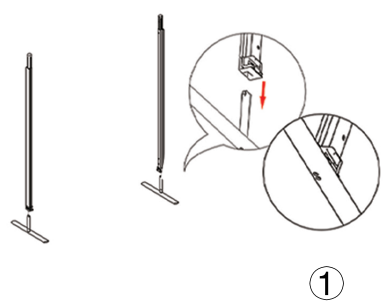

SET UP INSTRUCTIONS QSEG-100X225

SEGO QSEG CONFIGURATION C

SEGO & QSEG MODULAR SEG DISPLAY
PRODUCT CODE: SEGO-QSEG-C

On frame

On graphic

SET UP INSTRUCTIONS SEGP-100X225X12

SEGO QSEG CONFIGURATION C

SEGO & QSEG MODULAR SEG DISPLAY
PRODUCT CODE: SEGO-QSEG-C