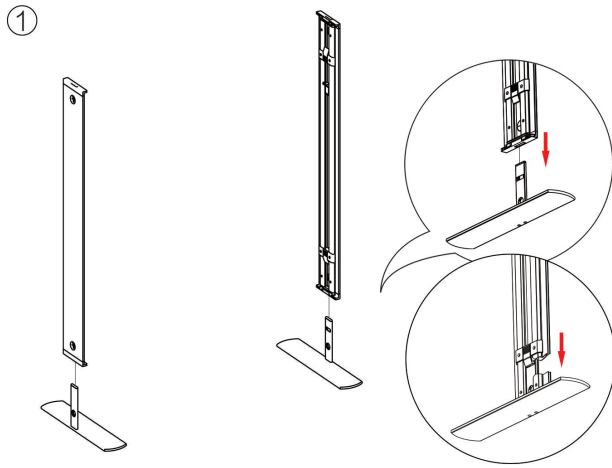

On frame

On graphic

SET UP INSTRUCTIONS SEGO-CNTR

SEGO QSEG CONFIGURATION C

SEGO & QSEG MODULAR SEG DISPLAY
PRODUCT CODE: SEGO-QSEG-C

On frame

On graphic

SET UP INSTRUCTIONS TRADESHOW BOOTH ASSEMBLY