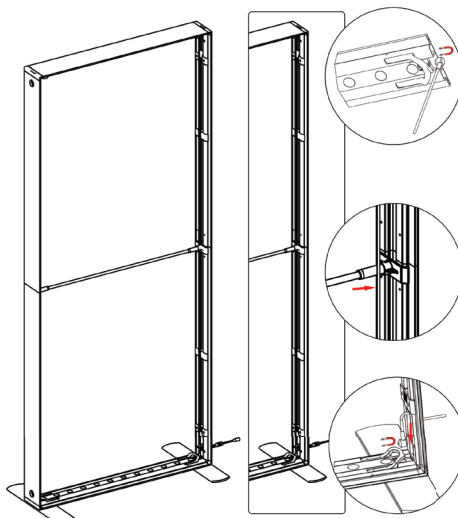

SET UP INSTRUCTIONS QSEG-100X225

SEGO QSEG CONFIGURATION C

SEGO & QSEG MODULAR SEG DISPLAY
PRODUCT CODE: SEGO-QSEG-C

On frame

On graphic

SET UP INSTRUCTIONS SEGP-100X225X12

SEGO QSEG CONFIGURATION C

SEGO & QSEG MODULAR SEG DISPLAY
PRODUCT CODE: SEGO-QSEG-C

On frame

On graphic

7

8

9

10

SEGO QSEG CONFIGURATION C

SEGO & QSEG MODULAR SEG DISPLAY
PRODUCT CODE: SEGO-QSEG-C

On frame

On graphic

SET UP INSTRUCTIONS SEGO-CNTR

SEGO QSEG CONFIGURATION C

SEGO & QSEG MODULAR SEG DISPLAY
PRODUCT CODE: SEGO-QSEG-C

On frame

On graphic

SET UP INSTRUCTIONS TRADESHOW BOOTH ASSEMBLY