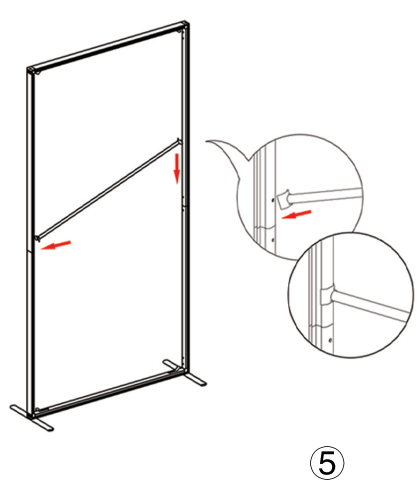

SET UP INSTRUCTIONS QSEG-100X225

SEGO QSEG CONFIGURATION C

SEGO & QSEG MODULAR SEG DISPLAY
PRODUCT CODE: SEGO-QSEG-C

On frame

On graphic

SET UP INSTRUCTIONS SEGP-100X225X12

SEGO QSEG CONFIGURATION C

SEGO & QSEG MODULAR SEG DISPLAY
PRODUCT CODE: SEGO-QSEG-C