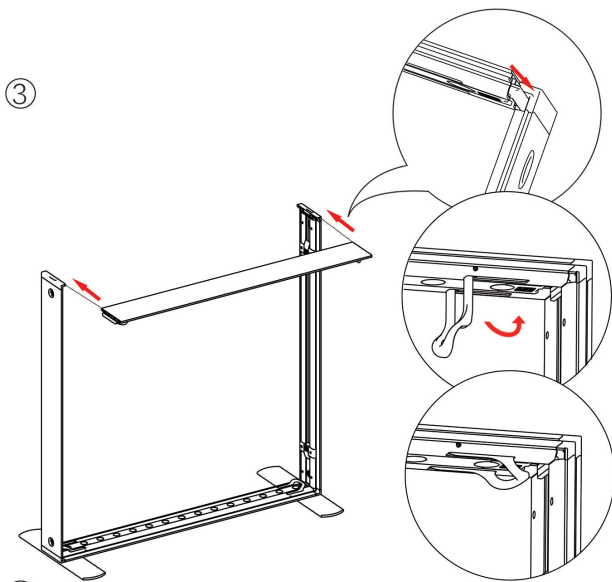

On frame

On graphic

7

8

9

10

SEGO QSEG CONFIGURATION C

SEGO & QSEG MODULAR SEG DISPLAY
PRODUCT CODE: SEGO-QSEG-C

On frame

On graphic

SET UP INSTRUCTIONS SEGO-CNTR

SEGO QSEG CONFIGURATION C

SEGO & QSEG MODULAR SEG DISPLAY
PRODUCT CODE: SEGO-QSEG-C

On frame

On graphic

SET UP INSTRUCTIONS TRADESHOW BOOTH ASSEMBLY