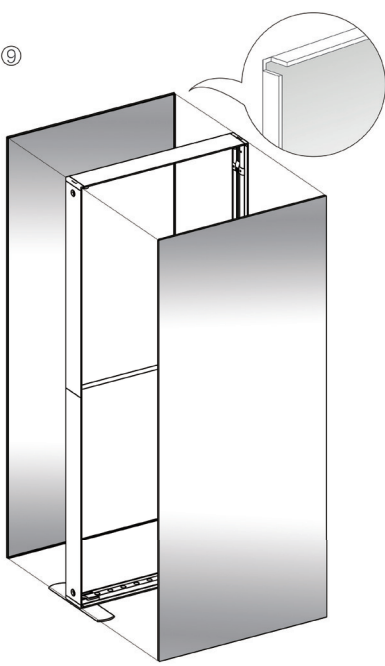

SET UP INSTRUCTIONS QSEG-100X225

SEGO QSEG CONFIGURATION C

SEGO & QSEG MODULAR SEG DISPLAY
PRODUCT CODE: SEGO-QSEG-C

On frame

On graphic

SET UP INSTRUCTIONS SEGP-100X225X12

SEGO QSEG CONFIGURATION C

SEGO & QSEG MODULAR SEG DISPLAY
PRODUCT CODE: SEGO-QSEG-C

On frame

On graphic

7

8

9

10

SEGO QSEG CONFIGURATION C

SEGO & QSEG MODULAR SEG DISPLAY
PRODUCT CODE: SEGO-QSEG-C

On frame

On graphic

SET UP INSTRUCTIONS SEGO-CNTR

SEGO QSEG CONFIGURATION C

SEGO & QSEG MODULAR SEG DISPLAY
PRODUCT CODE: SEGO-QSEG-C

On frame

On graphic

SET UP INSTRUCTIONS TRADESHOW BOOTH ASSEMBLY