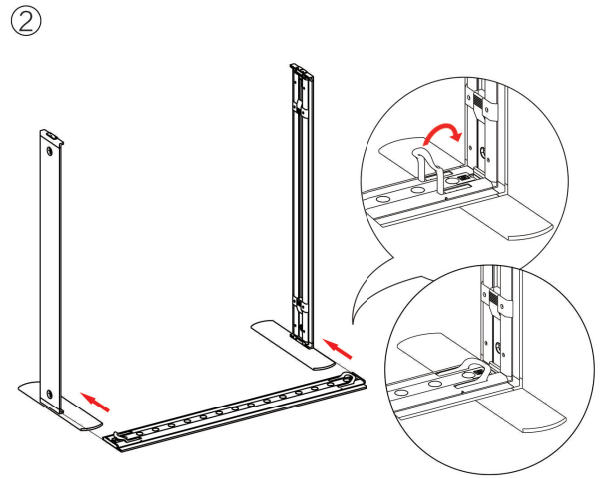

On frame

On graphic

SET UP INSTRUCTIONS SEGO-CNTR

SEGO QSEG CONFIGURATION C

SEGO & QSEG MODULAR SEG DISPLAY
PRODUCT CODE: SEGO-QSEG-C

On frame

On graphic

SET UP INSTRUCTIONS TRADESHOW BOOTH ASSEMBLY