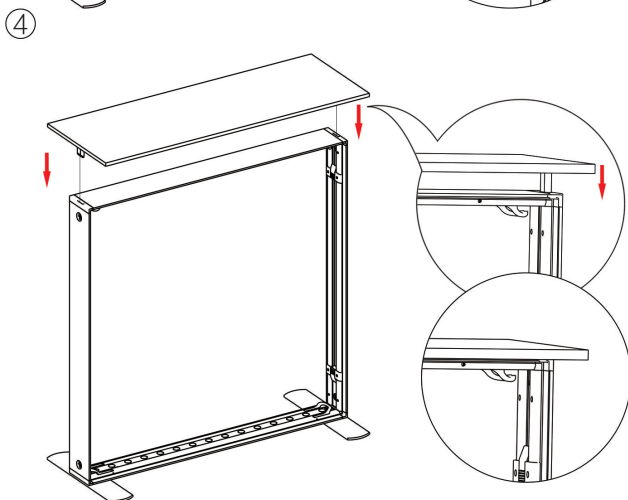

On frame

On graphic

SET UP INSTRUCTIONS SEGO-CNTR

SEGO QSEG CONFIGURATION C

SEGO & QSEG MODULAR SEG DISPLAY
PRODUCT CODE: SEGO-QSEG-C

On frame

On graphic

SET UP INSTRUCTIONS TRADESHOW BOOTH ASSEMBLY