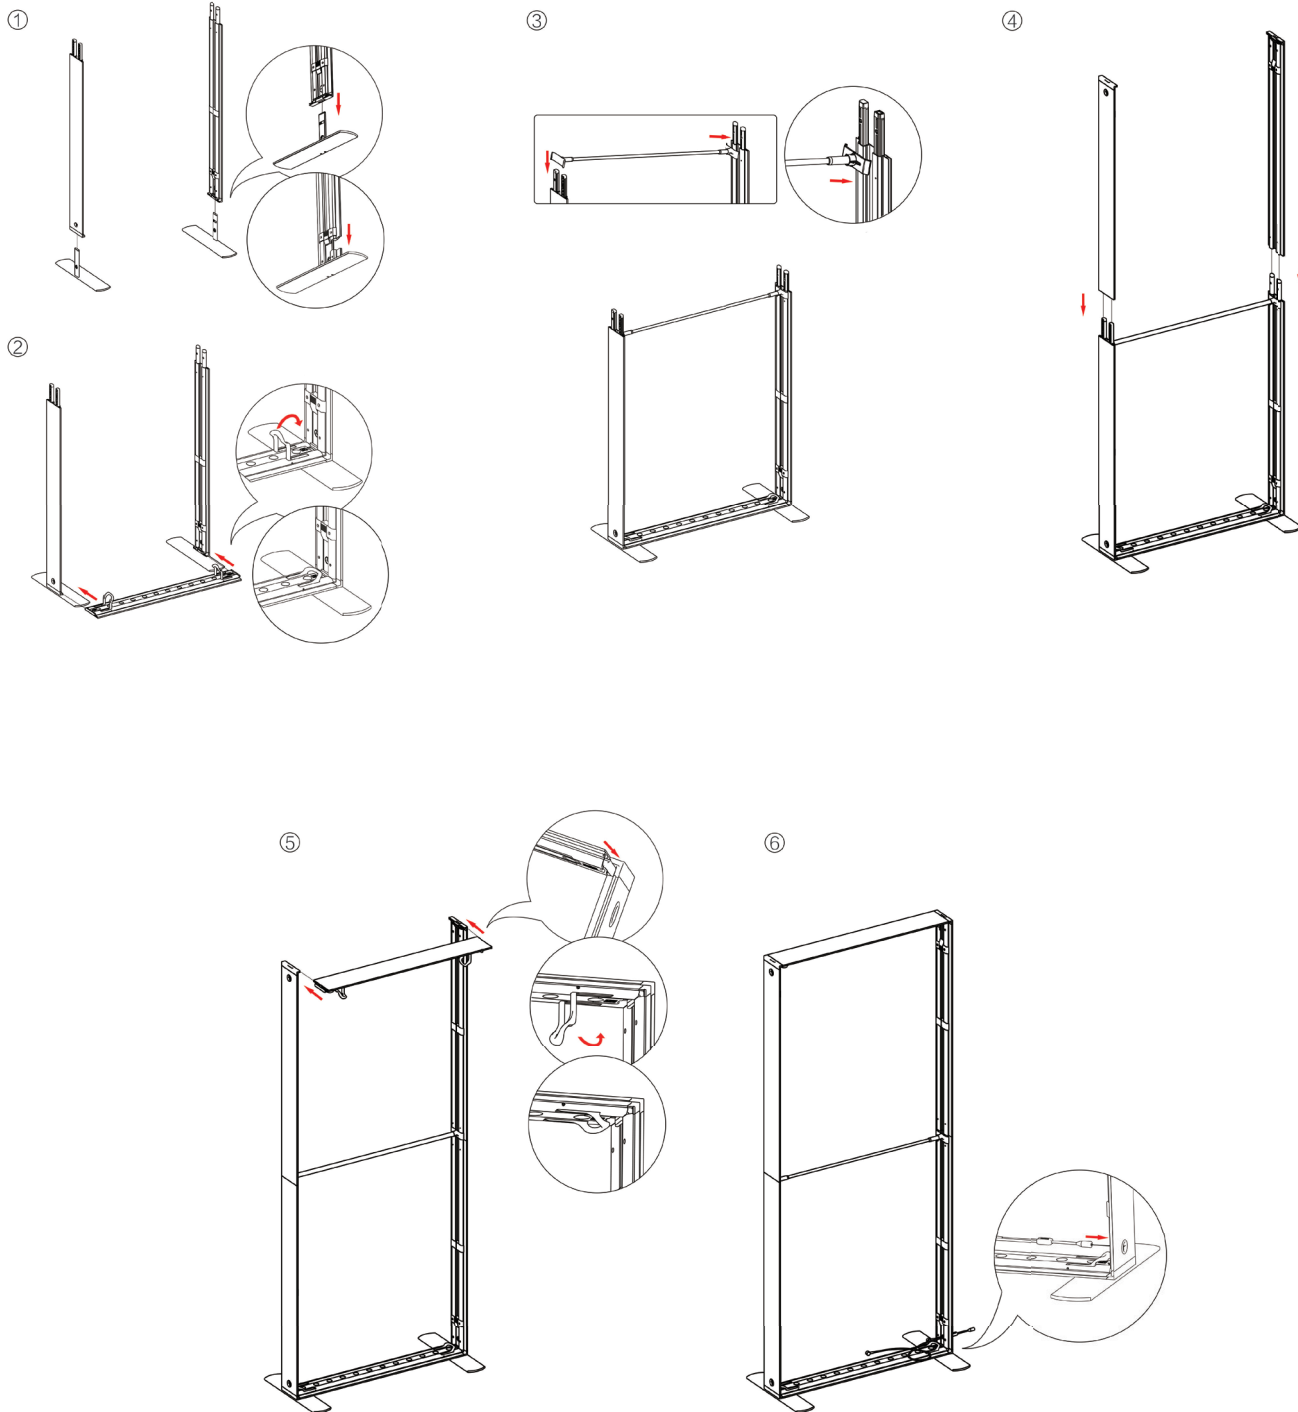

SET UP INSTRUCTIONS QSEG-100X225

SEGO QSEG CONFIGURATION C

SEGO & QSEG MODULAR SEG DISPLAY
PRODUCT CODE: SEGO-QSEG-C

On frame

On graphic

SET UP INSTRUCTIONS SEGP-100X225X12

SEGO QSEG CONFIGURATION C

SEGO & QSEG MODULAR SEG DISPLAY
PRODUCT CODE: SEGO-QSEG-C

On frame

On graphic

7

8

9

10

SEGO QSEG CONFIGURATION C

SEGO & QSEG MODULAR SEG DISPLAY
PRODUCT CODE: SEGO-QSEG-C

On frame

On graphic

SET UP INSTRUCTIONS SEGO-CNTR

SEGO QSEG CONFIGURATION C

SEGO & QSEG MODULAR SEG DISPLAY
PRODUCT CODE: SEGO-QSEG-C

On frame

On graphic

SET UP INSTRUCTIONS TRADESHOW BOOTH ASSEMBLY