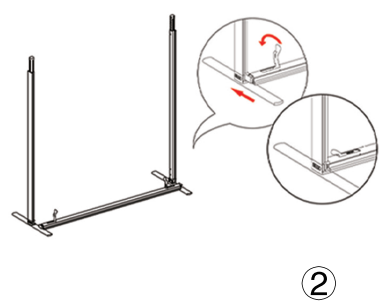

SET UP INSTRUCTIONS QSEG-100X225

SEGO QSEG CONFIGURATION C

SEGO & QSEG MODULAR SEG DISPLAY
PRODUCT CODE: SEGO-QSEG-C

On frame

On graphic

SET UP INSTRUCTIONS SEGP-100X225X12

SEGO QSEG CONFIGURATION C

SEGO & QSEG MODULAR SEG DISPLAY
PRODUCT CODE: SEGO-QSEG-C