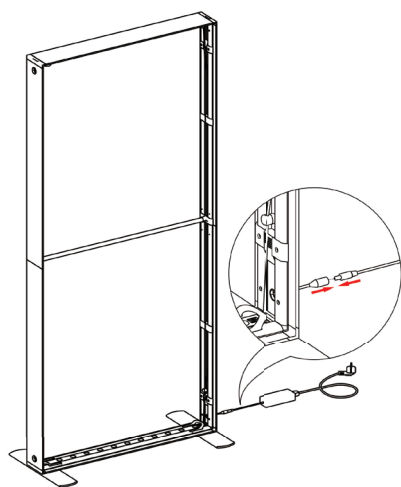

SEGO QSEG CONFIGURATION C

SEGO & QSEG MODULAR SEG DISPLAY
PRODUCT CODE: SEGO-QSEG-C

On frame

On graphic

7

8

9

10