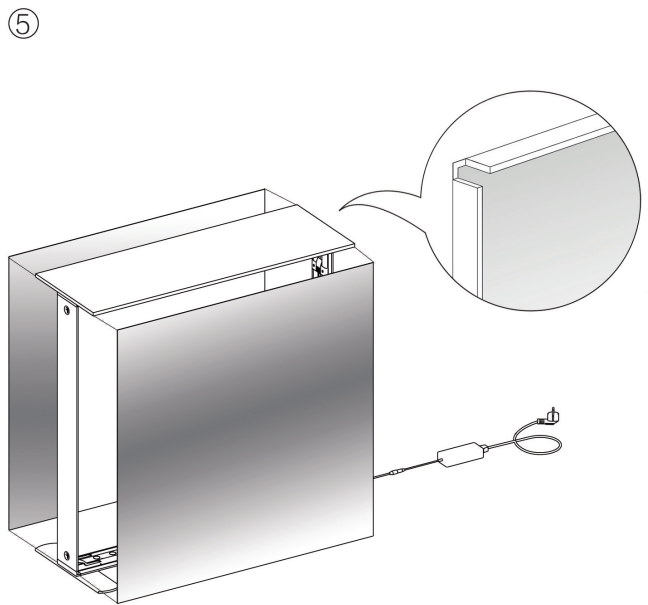

SET UP INSTRUCTIONS QSEG-100X225

SEGO QSEG CONFIGURATION C

SEGO & QSEG MODULAR SEG DISPLAY
PRODUCT CODE: SEGO-QSEG-C

On frame

On graphic

SET UP INSTRUCTIONS SEGP-100X225X12

SEGO QSEG CONFIGURATION C

SEGO & QSEG MODULAR SEG DISPLAY
PRODUCT CODE: SEGO-QSEG-C

On frame

On graphic

7

8

9

10

SEGO QSEG CONFIGURATION C

SEGO & QSEG MODULAR SEG DISPLAY
PRODUCT CODE: SEGO-QSEG-C

On frame

On graphic

SET UP INSTRUCTIONS SEGO-CNTR

SEGO QSEG CONFIGURATION C

SEGO & QSEG MODULAR SEG DISPLAY
PRODUCT CODE: SEGO-QSEG-C

On frame

On graphic

SET UP INSTRUCTIONS TRADESHOW BOOTH ASSEMBLY