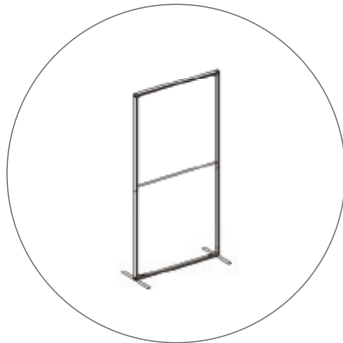

SEGO QSEG CONFIGURATION A

SEGO & QSEG MODULAR SEG DISPLAY
PRODUCT CODE: SEGO-QSEG-A

On frame On graphic

DOUBLE SIDED

PARTS LIST

(qty 4)
QSEG-100x225