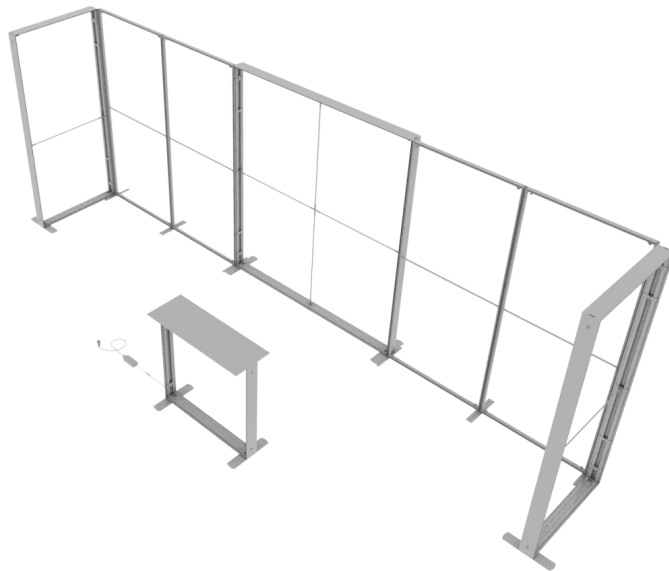

## PRODUCT DESCRIPTION

When modular worlds collide! The SEGO + QSEG configurations offer a perfect blend of backlit and non-backlit graphics for your trade show or exhibition needs. Emphasize your message with vibrant backlit graphics on SEGO lightbox frames that pair well with non backlit graphics on the QSEGs. All frames showcase double sided graphics so your message can be seen from almost any angle. All graphics are dye sub printed with SEG (Silicone Edge Graphic) finishing which makes for easy graphic install and change out. Frame assembly and modular connection is all tool free so you don't have to worry about having tools on hand for booth setup and breakdown. Specialized connectors were developed to marry the two systems and have connectors for inline as well as 90° corners. Choose from our standard SEGO + QSEG configurations or contact us for a custom quote. SEGO + QSEG.... Name a better duo I'll wait...

DISPLAY DIMENSIONS	240"W x 88.5"H x 39"D
GRAPHIC SIZE	41.5"W x 91"H (QSEG-100x225)
	78.125"W x 88.625"H (SEGO-200x225)
	41.5"W x 91"H (SEGO-100x225)
	41.5"W x 41.5"H (SEGO-CNTR)