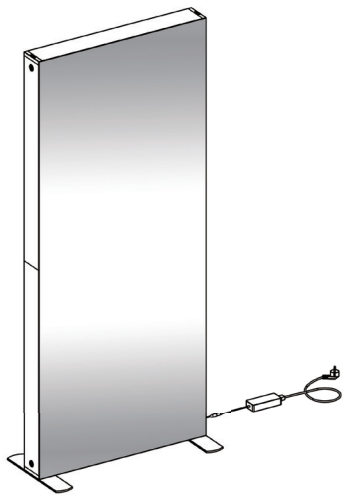

SEGO QSEG CONFIGURATION A

SEGO & QSEG MODULAR SEG DISPLAY
PRODUCT CODE: SEGO-QSEG-A

On frame

On graphic

7

8

9

10