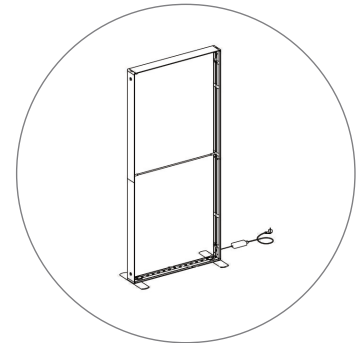

(qty 2)
SEGO-100X225X12