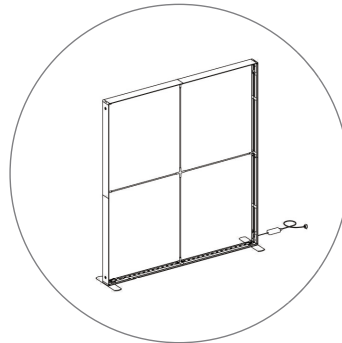

(qty 1)
SEGO-200X225X12