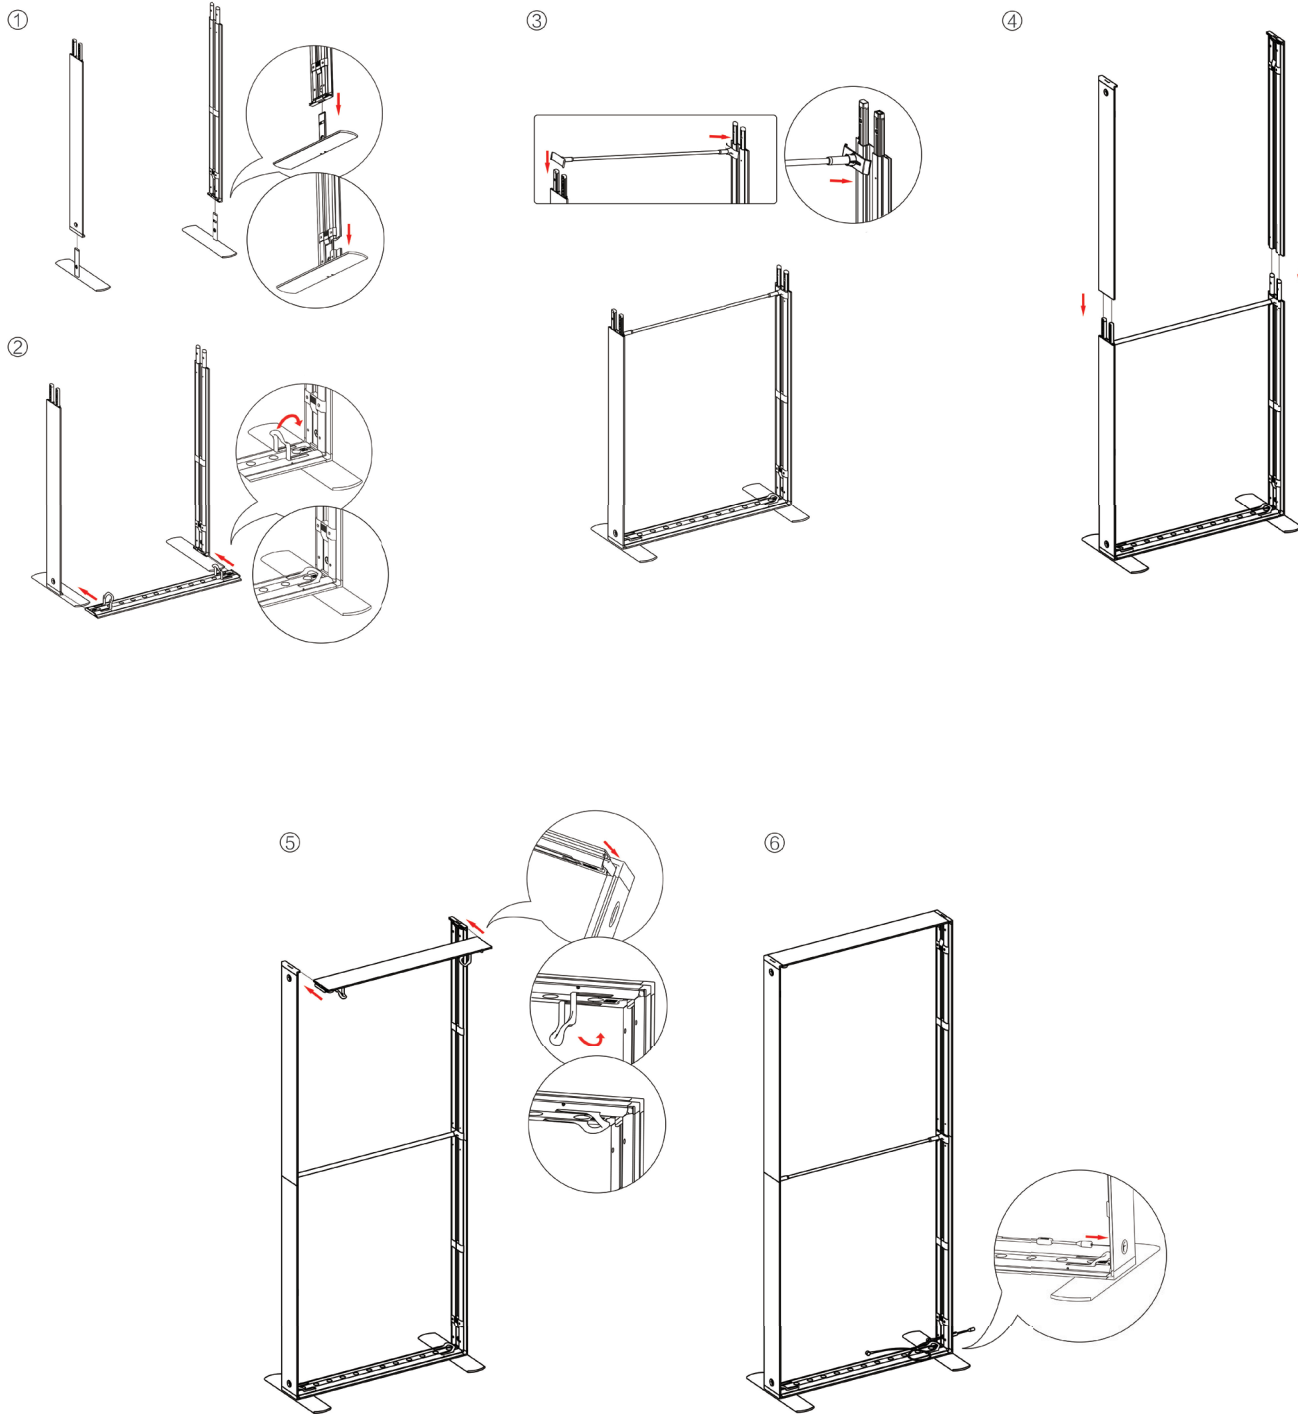

## SET UP INSTRUCTIONS SEGO-100X225X12