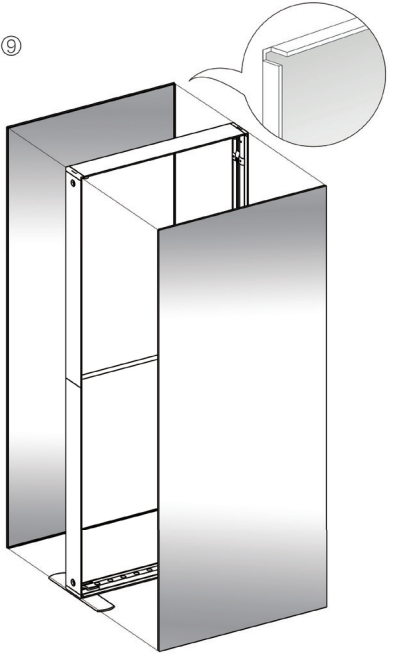

SEGO QSEG CONFIGURATION A

SEGO & QSEG MODULAR SEG DISPLAY
PRODUCT CODE: SEGO-QSEG-A

On frame

On graphic

7

8

9

10