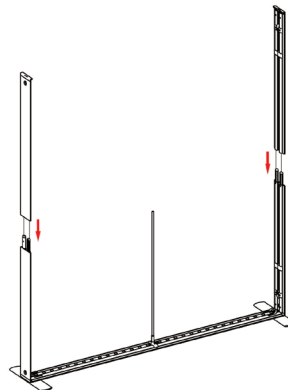

## SET UP INSTRUCTIONS SEGO-200X225X12

①

③

②

④

⑤

⑦

⑥