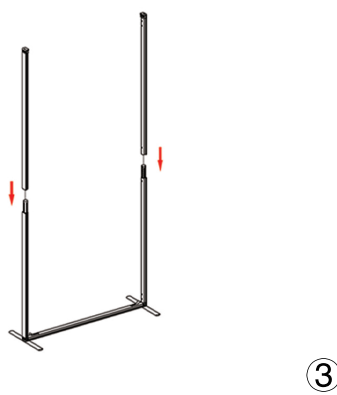

# SEGO QSEG CONFIGURATION A

SEGO & QSEG MODULAR SEG DISPLAY  
PRODUCT CODE: SEGO-QSEG-A

On frame

On graphic

DOUBLE SIDED

INDOOR USE

## SET UP INSTRUCTIONS SEGO-100X225X12