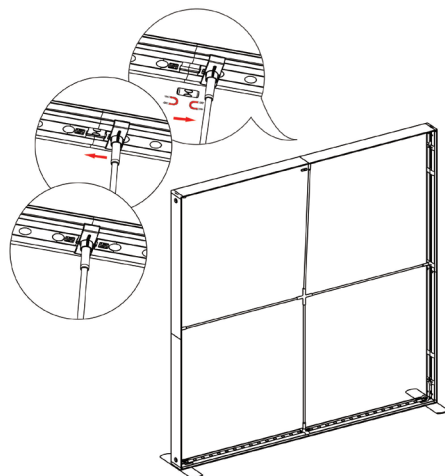

SEGO QSEG CONFIGURATION A

SEGO & QSEG MODULAR SEG DISPLAY
PRODUCT CODE: SEGO-QSEG-A

On frame

On graphic

DOUBLE SIDED

INDOOR USE

12

13

14

15