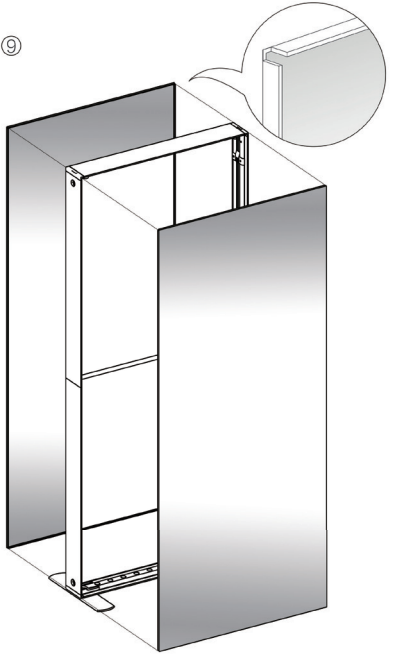

SEGO QSEG CONFIGURATION A

SEGO & QSEG MODULAR SEG DISPLAY
PRODUCT CODE: SEGO-QSEG-A

On frame

On graphic

DOUBLE SIDED

INDOOR USE

7

8

9

10