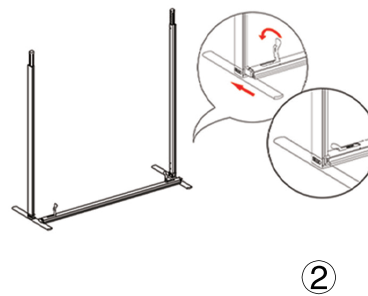

SET UP INSTRUCTIONS QSEG-100X225