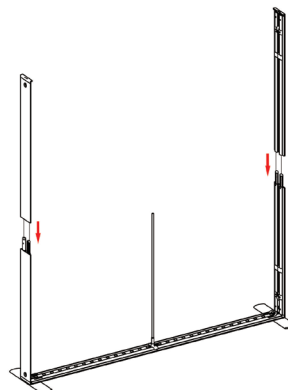

## SET UP INSTRUCTIONS

SEGO-200X225X12

①

③

②

④

⑤

⑦