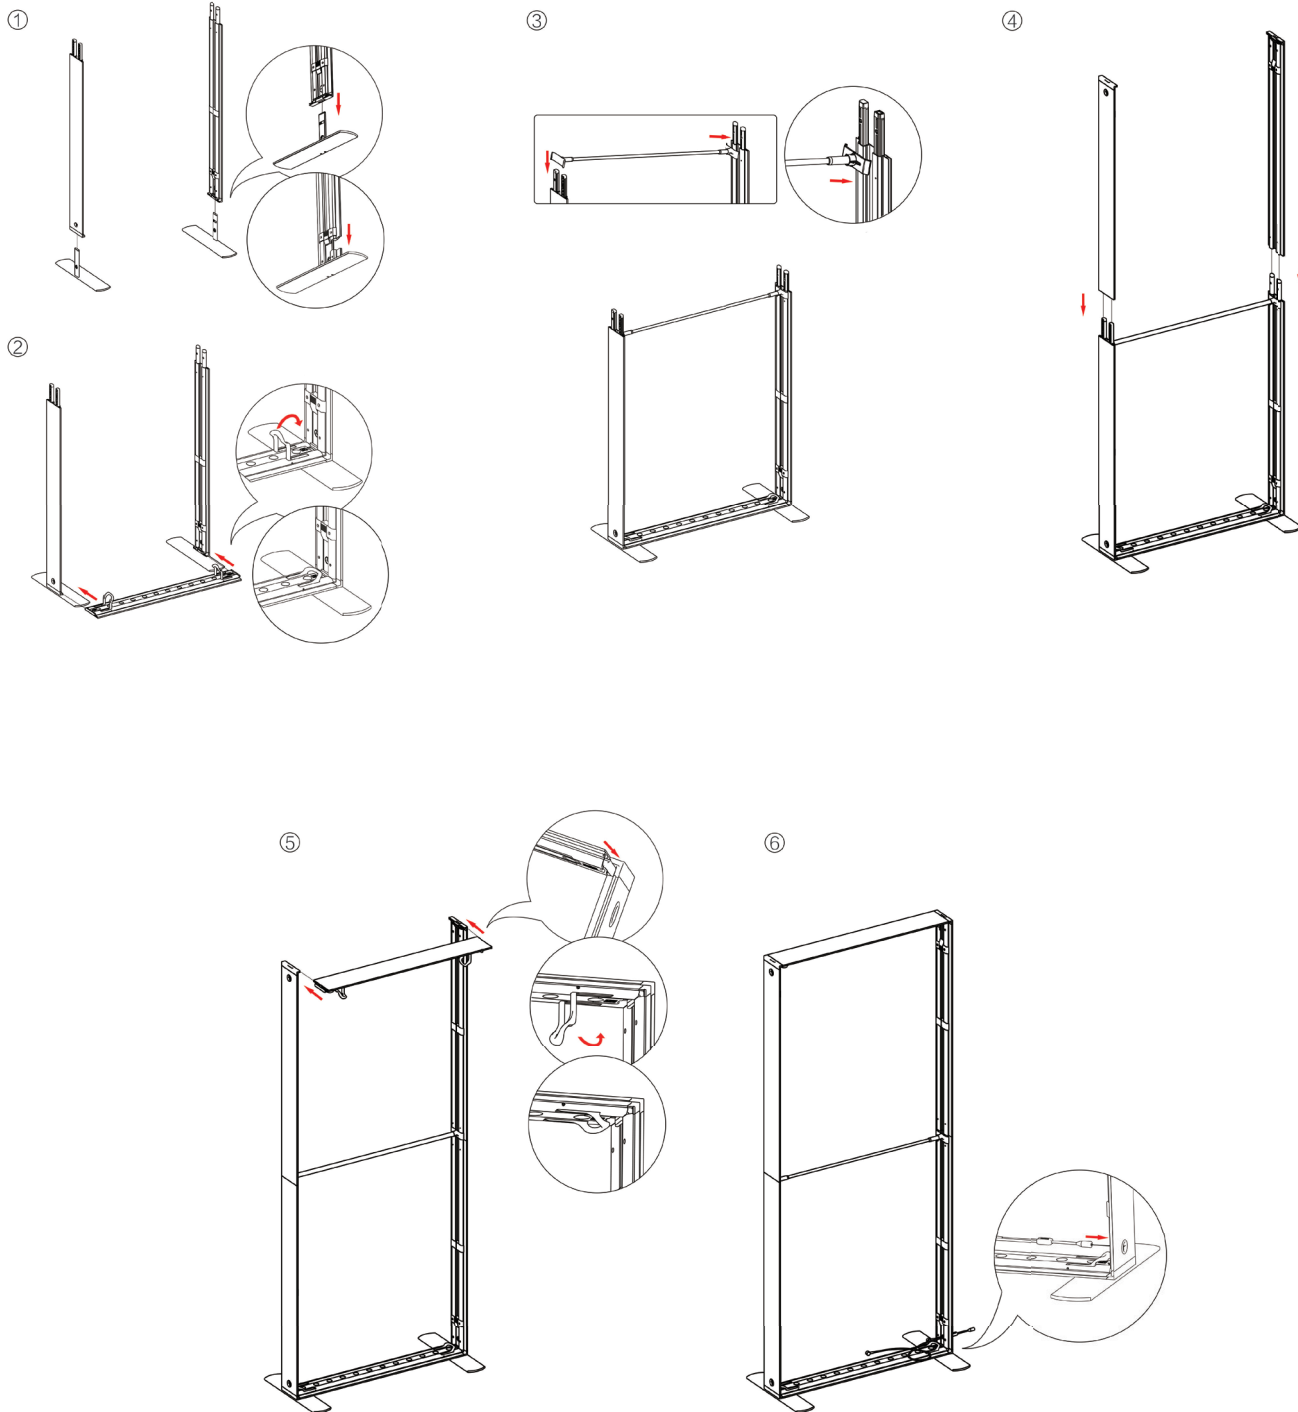

## SET UP INSTRUCTIONS QSEG-100X225

# SEGO QSEG CONFIGURATION A

SEGO & QSEG MODULAR SEG DISPLAY  
PRODUCT CODE: SEGO-QSEG-A

On frame

On graphic

DOUBLE SIDED

INDOOR USE

## SET UP INSTRUCTIONS SEGO-100X225X12

## SET UP INSTRUCTIONS TRADESHOW BOOTH ASSEMBLY