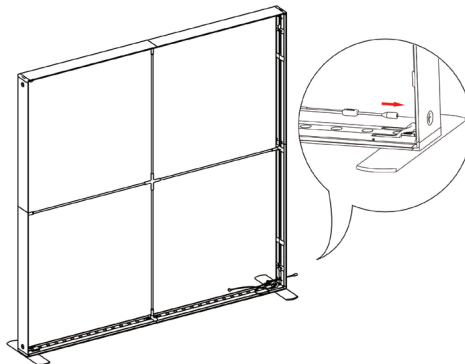

SEGO QSEG CONFIGURATION A

SEGO & QSEG MODULAR SEG DISPLAY
PRODUCT CODE: SEGO-QSEG-A

On frame

On graphic

DOUBLE SIDED

INDOOR USE

12

13

14

15