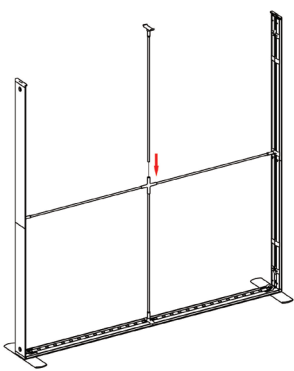

SEGO QSEG CONFIGURATION A

SEGO & QSEG MODULAR SEG DISPLAY
PRODUCT CODE: SEGO-QSEG-A

On frame On graphic

⑧

⑨

⑩

⑪