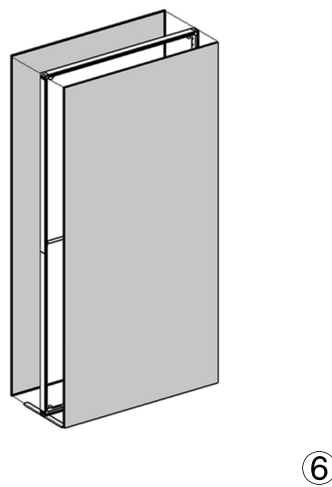

# SEGO QSEG CONFIGURATION A

SEGO & QSEG MODULAR SEG DISPLAY  
PRODUCT CODE: SEGO-QSEG-A

On frame

On graphic

DOUBLE SIDED

INDOOR USE

## SET UP INSTRUCTIONS SEGO-100X225X12