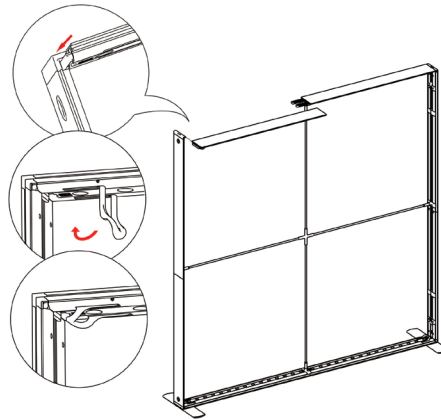

# SEGO QSEG CONFIGURATION A

SEGO & QSEG MODULAR SEG DISPLAY  
PRODUCT CODE: SEGO-QSEG-A

On frame

On graphic

DOUBLE SIDED

INDOOR USE

12

13