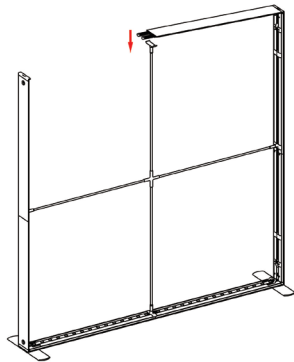

# SEGO QSEG CONFIGURATION A

SEGO & QSEG MODULAR SEG DISPLAY  
PRODUCT CODE: SEGO-QSEG-A

On frame

On graphic

DOUBLE SIDED

INDOOR USE

12

13