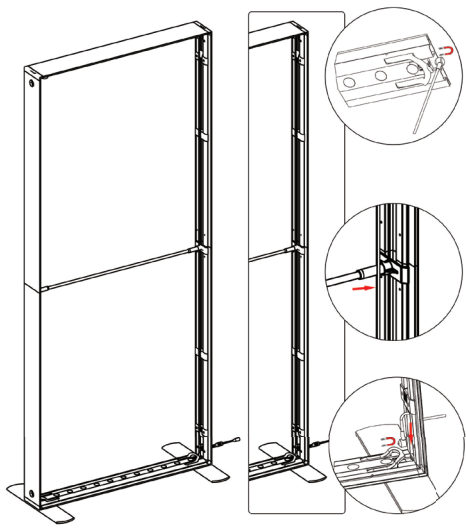

SEGO QSEG CONFIGURATION A

SEGO & QSEG MODULAR SEG DISPLAY
PRODUCT CODE: SEGO-QSEG-A

On frame

On graphic

DOUBLE SIDED

INDOOR USE

7