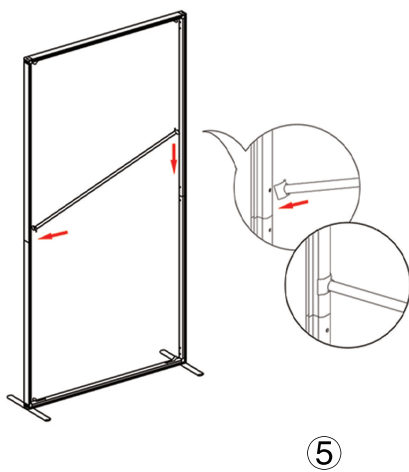

# SEGO QSEG CONFIGURATION A

SEGO & QSEG MODULAR SEG DISPLAY  
PRODUCT CODE: SEGO-QSEG-A

On frame

On graphic

DOUBLE SIDED

INDOOR USE