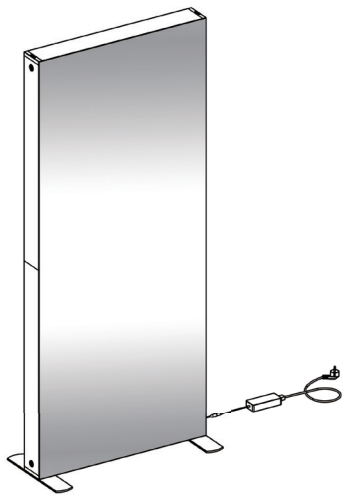

SEGO QSEG CONFIGURATION A

SEGO & QSEG MODULAR SEG DISPLAY
PRODUCT CODE: SEGO-QSEG-A

On frame

On graphic

DOUBLE SIDED

INDOOR USE

7

8

9

10