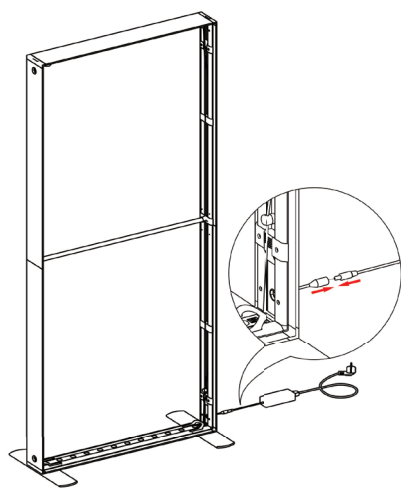

SEGO QSEG CONFIGURATION A

SEGO & QSEG MODULAR SEG DISPLAY
PRODUCT CODE: SEGO-QSEG-A

On frame

On graphic

DOUBLE SIDED

INDOOR USE

7

8

9

10