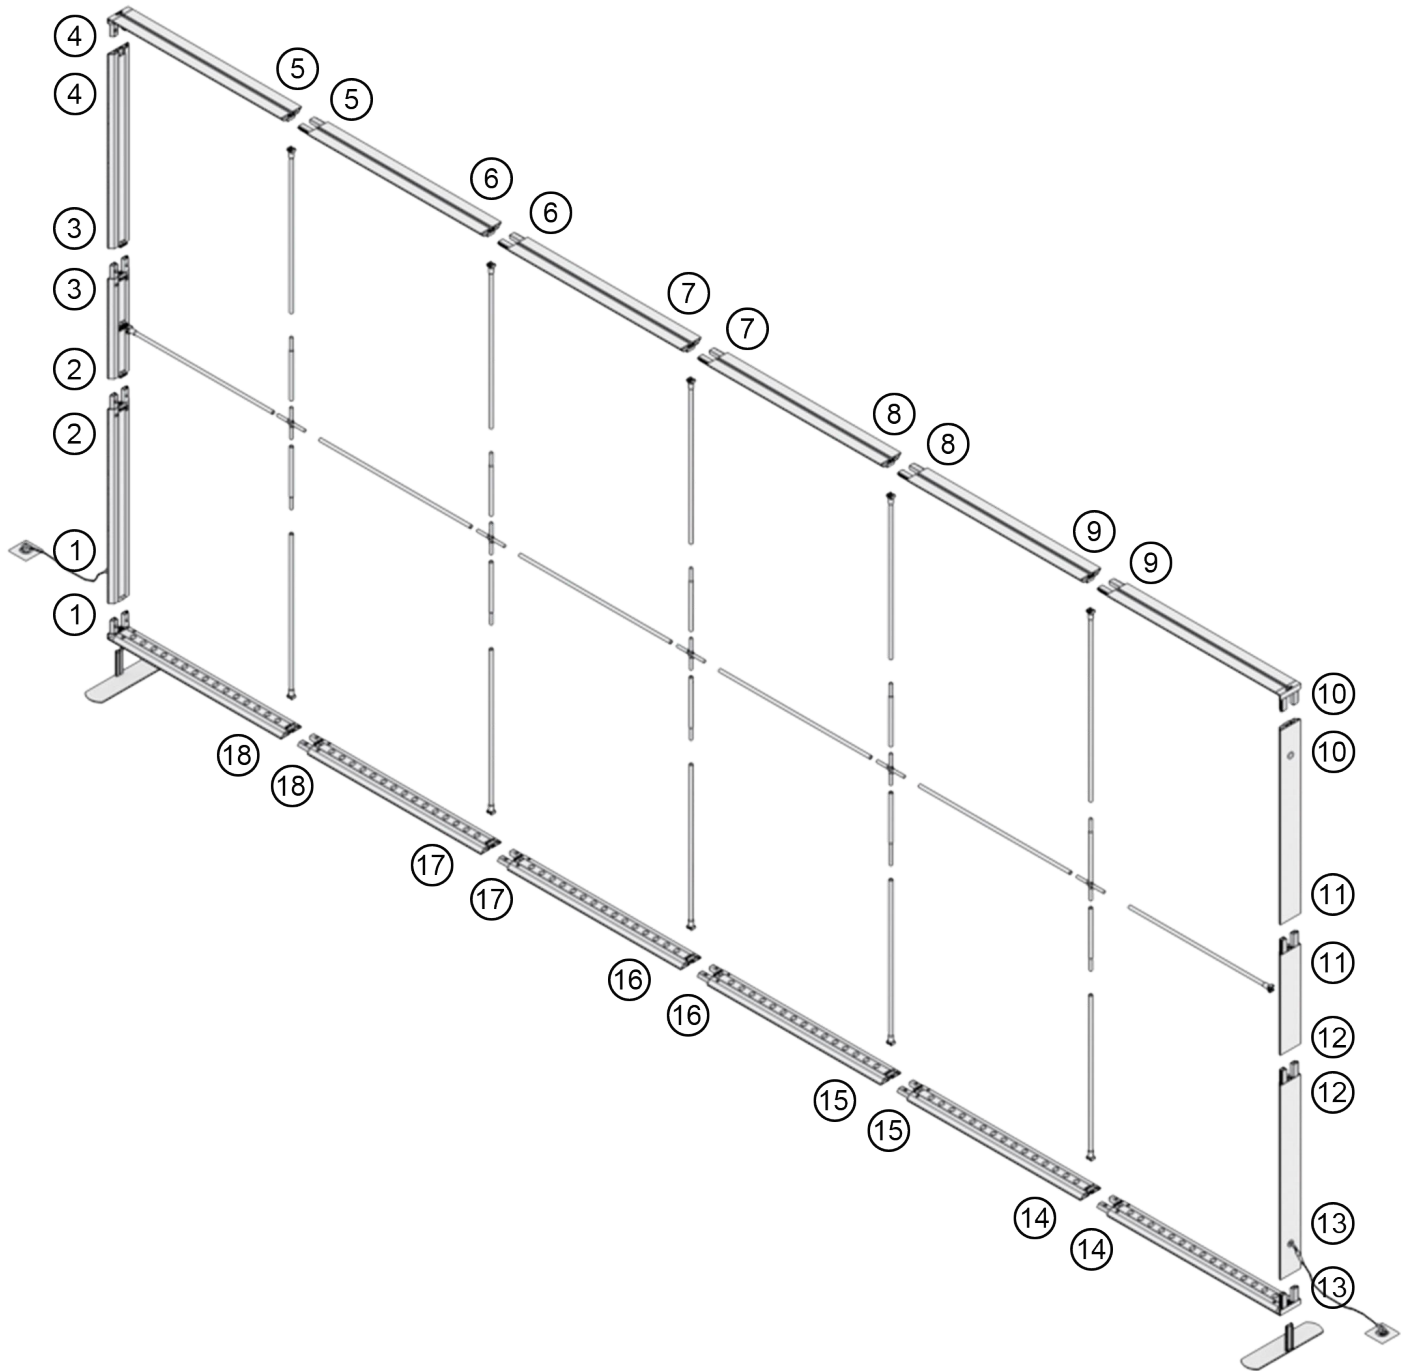

SHOWBIRD 120 MODULAR LIGHTBOX 600X240

SHOWBIRD 120 MODULAR LIGHTBOX
PRODUCT CODE: SB120-600x240

PARTS LIST

Height profile1
x2pcs

Height profile2
x2pcs

LED profile1
X8pcs

LED profile2
x4pcs

Short pole
x10pcs

Pole
x12pcs

Middle cross
x5pcs

Feet
x2pcs

Power cable
x2pcs

Height profile
x2pcs

Bag
x2pcs

Middle pad
x5pcs

SHOWBIRD 120 MODULAR LIGHTBOX 600X240

SHOWBIRD 120 MODULAR LIGHTBOX
PRODUCT CODE: SB120-600x240

SET UP INSTRUCTIONS

SHOWBIRD 120 MODULAR LIGHTBOX 600X240

SHOWBIRD 120 MODULAR LIGHTBOX
PRODUCT CODE: SB120-600x240

SINGLE
SIDED

DOUBLE
SIDED

INDOOR
USE

01 Connect the corner profile.

02 Connecting side profiles; Connect the pole to the side profile.

03 Connect the pole.

04 Connect the power plug.

SHOWBIRD 120 MODULAR LIGHTBOX 600X240

SHOWBIRD 120 MODULAR LIGHTBOX
PRODUCT CODE: SB120-600x240