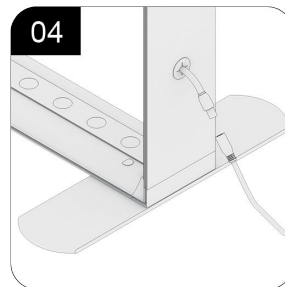

SHOWBIRD 120 MODULAR LIGHTBOX
PRODUCT CODE: SB120-600x240

SET UP INSTRUCTIONS

SHOWBIRD 120 MODULAR LIGHTBOX 600X240

SHOWBIRD 120 MODULAR LIGHTBOX
PRODUCT CODE: SB120-600x240

SINGLE
SIDED

DOUBLE
SIDED

INDOOR
USE

01 Connect the corner profile.

02 Connecting side profiles; Connect the pole to the side profile.

03 Connect the pole.

04 Connect the power plug.

SHOWBIRD 120 MODULAR LIGHTBOX 600X240

SHOWBIRD 120 MODULAR LIGHTBOX
PRODUCT CODE: SB120-600x240