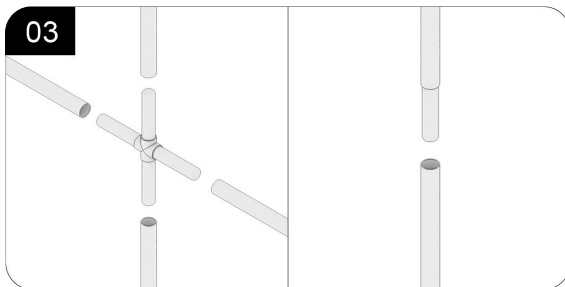

SHOWBIRD 120 MODULAR LIGHTBOX
PRODUCT CODE: SB120-600x240

SET UP INSTRUCTIONS

SHOWBIRD 120 MODULAR LIGHTBOX 600X240

SHOWBIRD 120 MODULAR LIGHTBOX
PRODUCT CODE: SB120-600x240

SINGLE
SIDED

DOUBLE
SIDED

INDOOR
USE

01 Connect the corner profile.

02 Connecting side profiles; Connect the pole to the side profile.

03 Connect the pole.

04 Connect the power plug.

SHOWBIRD 120 MODULAR LIGHTBOX 600X240

SHOWBIRD 120 MODULAR LIGHTBOX
PRODUCT CODE: SB120-600x240