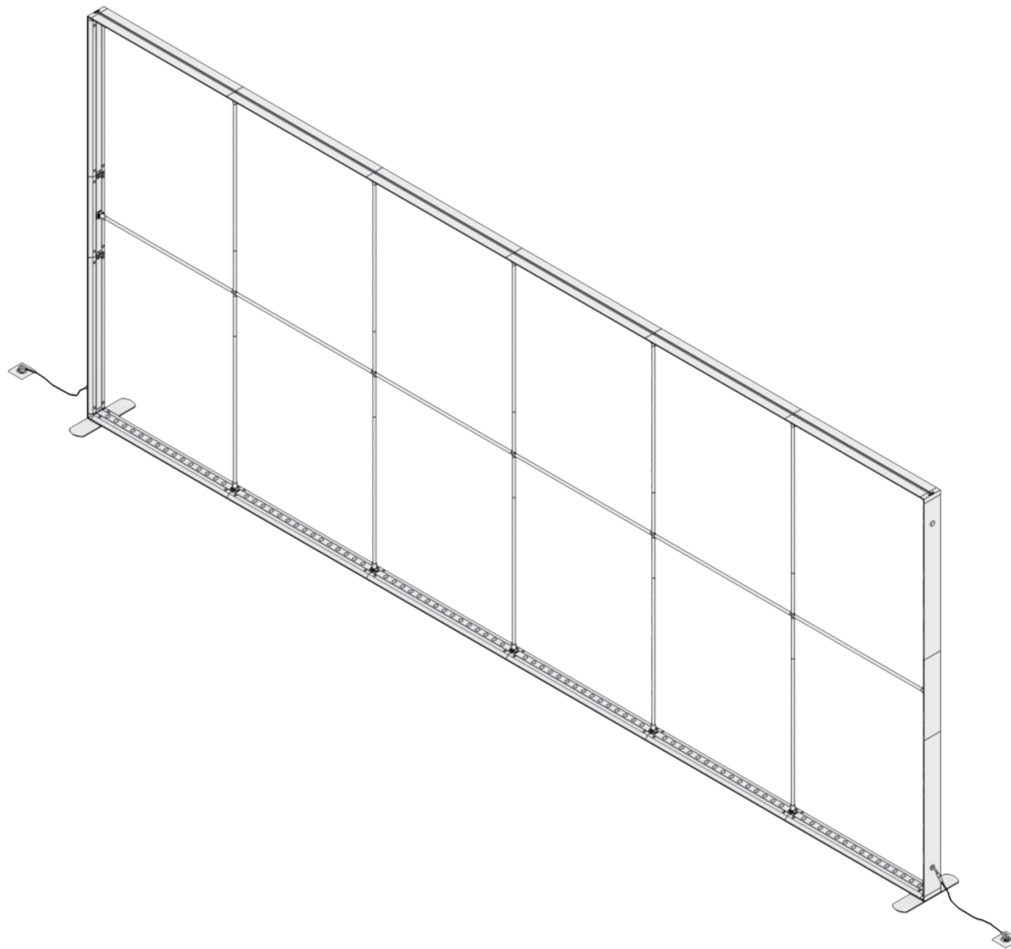

SHOWBIRD 120 MODULAR LIGHTBOX 600X240

SHOWBIRD 120 MODULAR LIGHTBOX
PRODUCT CODE: SB120-600x240

PARTS LIST

Height profile1
x2pcs

Height profile2
x2pcs

LED profile1
X8pcs

LED profile2
x4pcs

Short pole
x10pcs

Pole
x12pcs

Middle cross
x5pcs

Feet
x2pcs

Power cable
x2pcs

Height profile
x2pcs

Bag
x2pcs

Middle pad
x5pcs

SHOWBIRD 120 MODULAR LIGHTBOX 600X240

SHOWBIRD 120 MODULAR LIGHTBOX
PRODUCT CODE: SB120-600x240

SET UP INSTRUCTIONS

SHOWBIRD 120 MODULAR LIGHTBOX 600X240

SHOWBIRD 120 MODULAR LIGHTBOX
PRODUCT CODE: SB120-600x240

SINGLE
SIDED

DOUBLE
SIDED

INDOOR
USE

01 Connect the corner profile.

02 Connecting side profiles; Connect the pole to the side profile.

03 Connect the pole.

04 Connect the power plug.

SHOWBIRD 120 MODULAR LIGHTBOX 600X240

SHOWBIRD 120 MODULAR LIGHTBOX
PRODUCT CODE: SB120-600x240