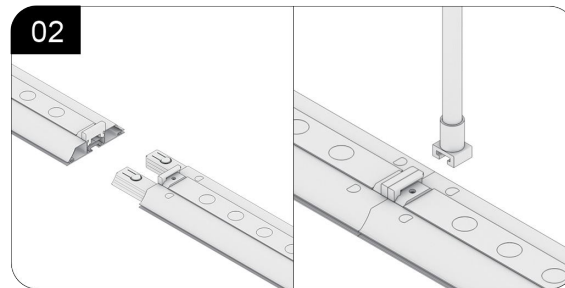

Pole
x12pcs

Middle cross
x5pcs

Feet
x2pcs

Power cable
x2pcs

Height profile
x2pcs

Bag
x2pcs

Middle pad
x5pcs

SHOWBIRD 120 MODULAR LIGHTBOX 600X240

SHOWBIRD 120 MODULAR LIGHTBOX
PRODUCT CODE: SB120-600x240

SET UP INSTRUCTIONS

SHOWBIRD 120 MODULAR LIGHTBOX 600X240

SHOWBIRD 120 MODULAR LIGHTBOX
PRODUCT CODE: SB120-600x240

SINGLE
SIDED

DOUBLE
SIDED

INDOOR
USE

01 Connect the corner profile.

02 Connecting side profiles; Connect the pole to the side profile.

03 Connect the pole.

04 Connect the power plug.

SHOWBIRD 120 MODULAR LIGHTBOX 600X240

SHOWBIRD 120 MODULAR LIGHTBOX
PRODUCT CODE: SB120-600x240