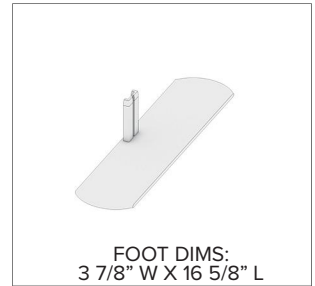

SHOWBIRD 120 MODULAR LIGHTBOX 600X240

SHOWBIRD 120 MODULAR LIGHTBOX
PRODUCT CODE: SB120-600x240

PARTS LIST

Height profile1
x2pcs

Height profile2
x2pcs

LED profile1
X8pcs

LED profile2
x4pcs

Short pole
x10pcs

Pole
x12pcs

Middle cross
x5pcs

Feet
x2pcs

Power cable
x2pcs

Height profile
x2pcs

Bag
x2pcs

Middle pad
x5pcs

SHOWBIRD 120 MODULAR LIGHTBOX 600X240

01 Connect the corner profile.

02 Connecting side profiles; Connect the pole to the side profile.

03 Connect the pole.

04 Connect the power plug.

SHOWBIRD 120 MODULAR LIGHTBOX 600X240

SHOWBIRD 120 MODULAR LIGHTBOX
PRODUCT CODE: SB120-600x240