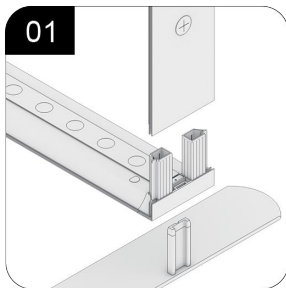

01 Connect the corner profile.

02 Connecting side profiles; Connect the pole to the side profile.

03 Connect the pole.

04 Connect the power plug.

SHOWBIRD 120 MODULAR LIGHTBOX 600X240

SHOWBIRD 120 MODULAR LIGHTBOX
PRODUCT CODE: SB120-600x240