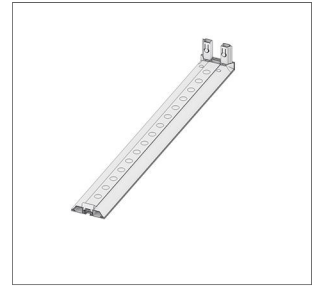

SHOWBIRD 120 MODULAR LIGHTBOX 600X240

SHOWBIRD 120 MODULAR LIGHTBOX
PRODUCT CODE: SB120-600x240

PARTS LIST

Height profile1
x2pcs

Height profile2
x2pcs

LED profile1
X8pcs

LED profile2
x4pcs

Short pole
x10pcs

Pole
x12pcs

Middle cross
x5pcs

Feet
x2pcs

Power cable
x2pcs

Height profile
x2pcs

Bag
x2pcs

Middle pad
x5pcs

SHOWBIRD 120 MODULAR LIGHTBOX 600X240

SHOWBIRD 120 MODULAR LIGHTBOX
PRODUCT CODE: SB120-600x240

SET UP INSTRUCTIONS

SHOWBIRD 120 MODULAR LIGHTBOX 600X240

SHOWBIRD 120 MODULAR LIGHTBOX
PRODUCT CODE: SB120-600x240

SINGLE
SIDED

DOUBLE
SIDED

INDOOR
USE

01 Connect the corner profile.

02 Connecting side profiles; Connect the pole to the side profile.

03 Connect the pole.

04 Connect the power plug.

SHOWBIRD 120 MODULAR LIGHTBOX 600X240

SHOWBIRD 120 MODULAR LIGHTBOX
PRODUCT CODE: SB120-600x240