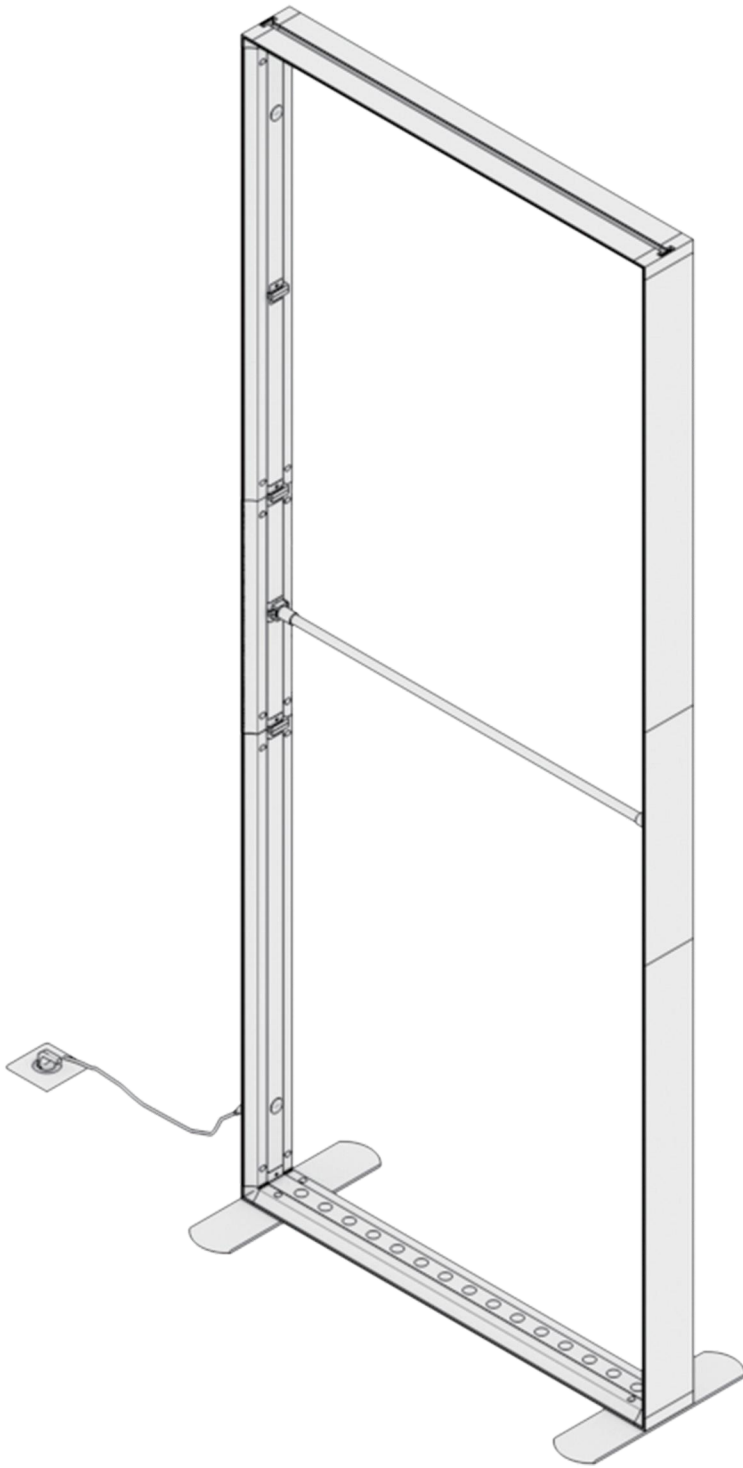

SHOWBIRD 120 10 X 10 CONFIGURATION A

SHOWBIRD 120 MODULAR LIGHTBOX
PRODUCT CODE: SB120-1010-A

PARTS LIST

(qty 1) Showbird 120 Modular
Lightbox 300x240 Hardware Only
SKU: SB120-300x240
Includes 1 travel bag

(qty 2) Showbird 120 Modular
Lightbox 100x240 Hardware Only
SKU: SB120-100x240
Each frame includes 1 travel bag

(qty 2) Arch - Fixed Location
SKU: SB120-ARCH-F

(qty 2) Arch - Variable Location
SKU: SB120-ARCH-B

SHOWBIRD 120 10 X 10 CONFIGURATION A

SHOWBIRD 120 MODULAR LIGHTBOX
PRODUCT CODE: SB120-1010-A

SET UP INSTRUCTIONS SB120-100X240

SET UP EACH FRAME INDIVIDUALLY BEFORE CONNECTING

SHOWBIRD 120 10 X 10 CONFIGURATION A

SHOWBIRD 120 MODULAR LIGHTBOX
PRODUCT CODE: SB120-1010-A

01 Connect the corner profile.

02 Connecting side profiles; Connect the pole to the side profile.

03 Connect the power plug.

SHOWBIRD 120 10 X 10 CONFIGURATION A