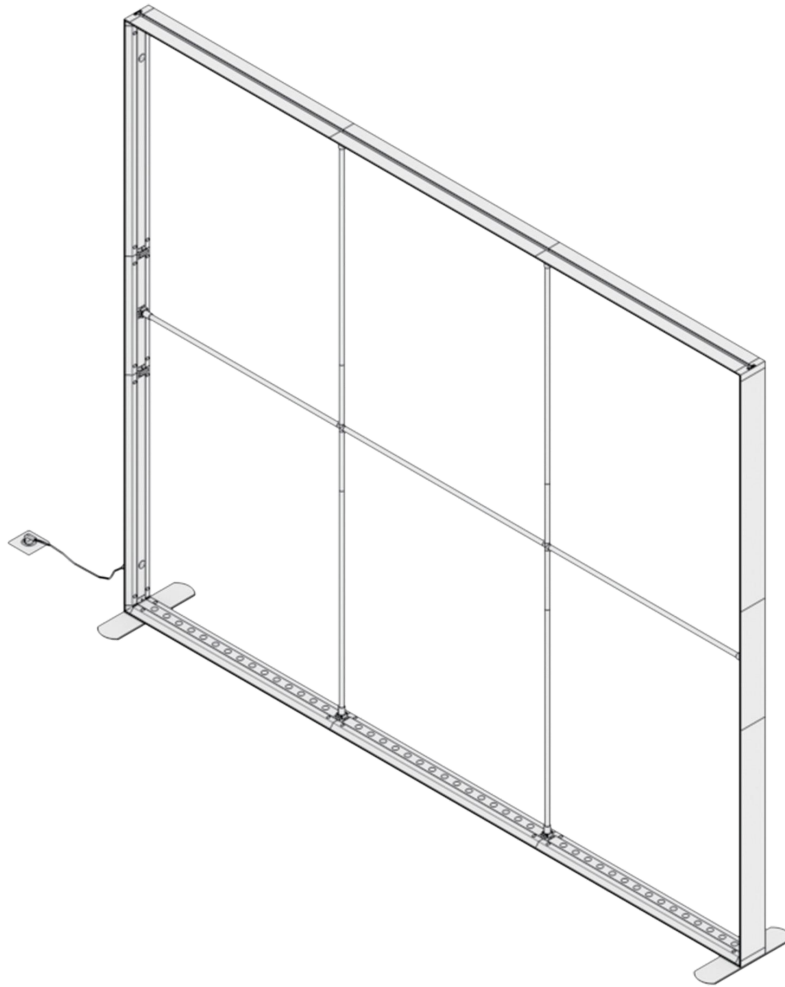

SHOWBIRD 120 MODULAR LIGHTBOX
PRODUCT CODE: SB120-1010-A

01 Connect the corner profile.

02 Connecting side profiles; Connect the pole to the side profile.

03 Connect the power plug.

SHOWBIRD 120 10 X 10 CONFIGURATION A

SHOWBIRD 120 MODULAR LIGHTBOX
PRODUCT CODE: SB120-1010-A

SET UP INSTRUCTIONS SB120-300X240

SHOWBIRD 120 10 X 10 CONFIGURATION A

SHOWBIRD 120 MODULAR LIGHTBOX
PRODUCT CODE: SB120-1010-A

SINGLE
SIDED

DOUBLE
SIDED

INDOOR
USE

01 Connect the corner profile.

02 Connecting side profiles; Connect the pole to the side profile.

03 Connect the pole.

04 Connect the power plug.

SHOWBIRD 120 10 X 10 CONFIGURATION A

SHOWBIRD 120 MODULAR LIGHTBOX
PRODUCT CODE: SB120-1010-A