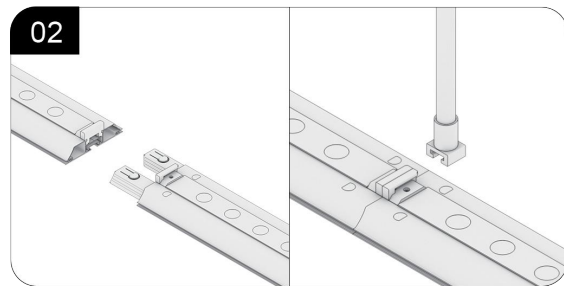

SHOWBIRD 120 MODULAR LIGHTBOX
PRODUCT CODE: SB120-1010-A

01 Connect the corner profile.

02 Connecting side profiles; Connect the pole to the side profile.

03 Connect the power plug.

SHOWBIRD 120 10 X 10 CONFIGURATION A

SHOWBIRD 120 MODULAR LIGHTBOX
PRODUCT CODE: SB120-1010-A

SET UP INSTRUCTIONS SB120-300X240

SHOWBIRD 120 10 X 10 CONFIGURATION A

SHOWBIRD 120 MODULAR LIGHTBOX
PRODUCT CODE: SB120-1010-A

SINGLE
SIDED

DOUBLE
SIDED

INDOOR
USE

01 Connect the corner profile.

02 Connecting side profiles; Connect the pole to the side profile.

03 Connect the pole.

04 Connect the power plug.

SHOWBIRD 120 10 X 10 CONFIGURATION A

SHOWBIRD 120 MODULAR LIGHTBOX
PRODUCT CODE: SB120-1010-A