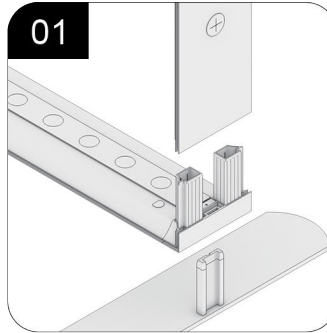

SHOWBIRD 120 10 X 10 CONFIGURATION A

SHOWBIRD 120 MODULAR LIGHTBOX
PRODUCT CODE: SB120-1010-A

SET UP INSTRUCTIONS SB120-100X240

SET UP EACH FRAME INDIVIDUALLY BEFORE CONNECTING

SHOWBIRD 120 10 X 10 CONFIGURATION A

SHOWBIRD 120 MODULAR LIGHTBOX
PRODUCT CODE: SB120-1010-A

01 Connect the corner profile.

02 Connecting side profiles; Connect the pole to the side profile.

03 Connect the power plug.

SHOWBIRD 120 10 X 10 CONFIGURATION A