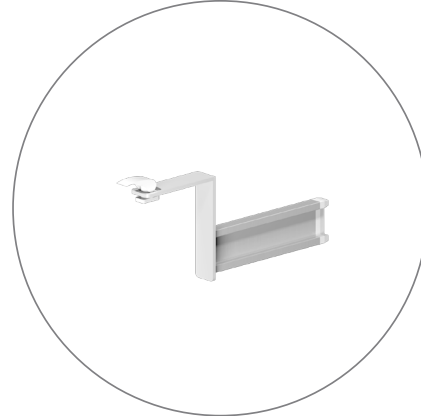

SHOWBIRD 120 10 X 10 CONFIGURATION A

SHOWBIRD 120 MODULAR LIGHTBOX
PRODUCT CODE: SB120-1010-A

PARTS LIST

(qty 1) Showbird 120 Modular
Lightbox 300x240 Hardware Only
SKU: SB120-300x240
Includes 1 travel bag

(qty 2) Showbird 120 Modular
Lightbox 100x240 Hardware Only
SKU: SB120-100x240
Each frame includes 1 travel bag

(qty 2) Arch - Fixed Location
SKU: SB120-ARCH-F

(qty 2) Arch - Variable Location
SKU: SB120-ARCH-B

SHOWBIRD 120 10 X 10 CONFIGURATION A

SHOWBIRD 120 MODULAR LIGHTBOX
PRODUCT CODE: SB120-1010-A

SET UP INSTRUCTIONS SB120-100X240

SET UP EACH FRAME INDIVIDUALLY BEFORE CONNECTING

SHOWBIRD 120 10 X 10 CONFIGURATION A

SHOWBIRD 120 MODULAR LIGHTBOX
PRODUCT CODE: SB120-1010-A

01 Connect the corner profile.

02 Connecting side profiles; Connect the pole to the side profile.

03 Connect the power plug.

SHOWBIRD 120 10 X 10 CONFIGURATION A