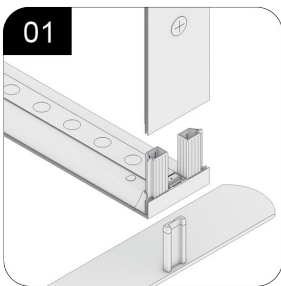

INDOOR
USE

01 Connect the corner profile.

02 Connecting side profiles; Connect the pole to the side profile.

03 Connect the pole.

04 Connect the power plug.

SHOWBIRD 120 10 X 10 CONFIGURATION A

SHOWBIRD 120 MODULAR LIGHTBOX
PRODUCT CODE: SB120-1010-A