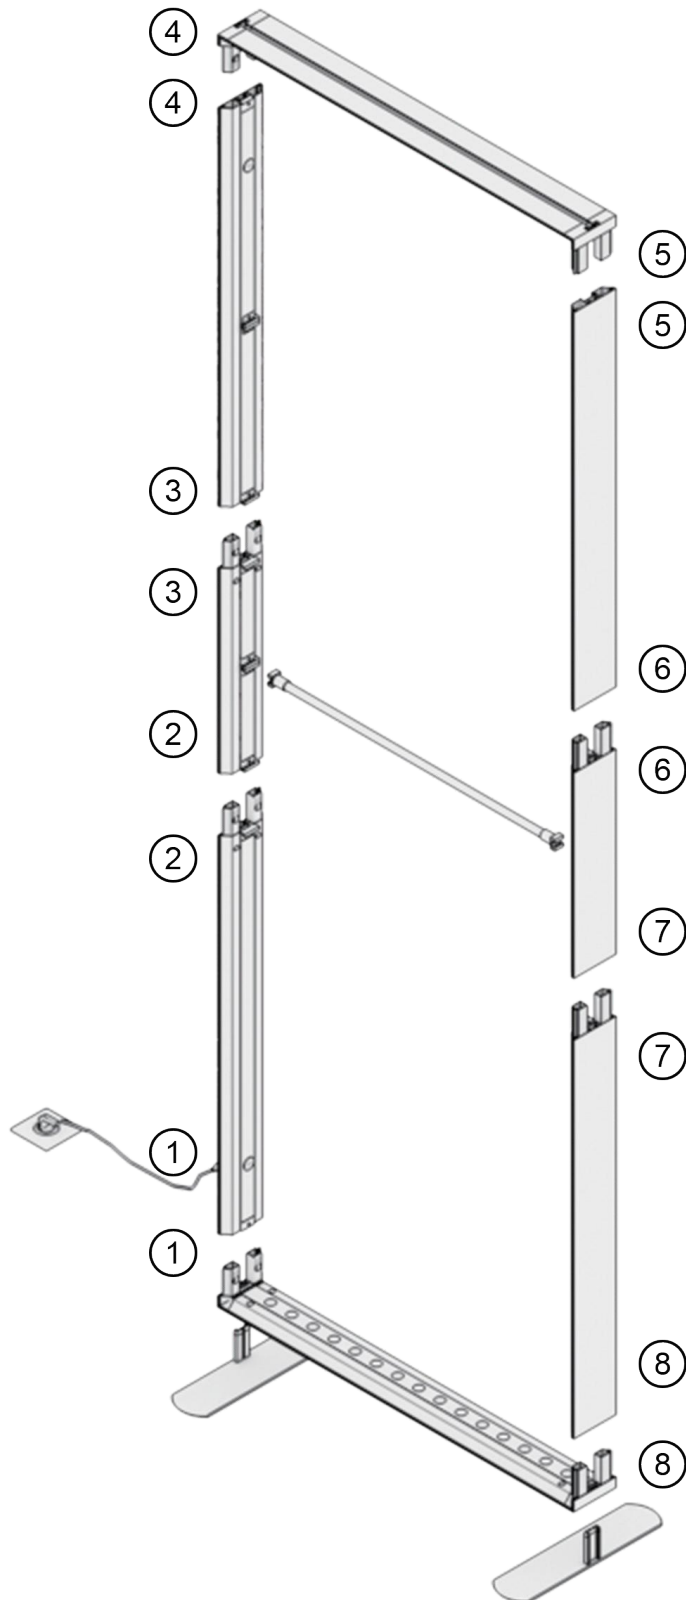

SHOWBIRD 120 10 X 10 CONFIGURATION A

SHOWBIRD 120 MODULAR LIGHTBOX
PRODUCT CODE: SB120-1010-A

PARTS LIST

(qty 1) Showbird 120 Modular
Lightbox 300x240 Hardware Only
SKU: SB120-300x240
Includes 1 travel bag

(qty 2) Showbird 120 Modular
Lightbox 100x240 Hardware Only
SKU: SB120-100x240
Each frame includes 1 travel bag

(qty 2) Arch - Fixed Location
SKU: SB120-ARCH-F

(qty 2) Arch - Variable Location
SKU: SB120-ARCH-B

SHOWBIRD 120 10 X 10 CONFIGURATION A

SHOWBIRD 120 MODULAR LIGHTBOX
PRODUCT CODE: SB120-1010-A

SET UP INSTRUCTIONS SB120-100X240

SET UP EACH FRAME INDIVIDUALLY BEFORE CONNECTING

SHOWBIRD 120 10 X 10 CONFIGURATION A

SHOWBIRD 120 MODULAR LIGHTBOX
PRODUCT CODE: SB120-1010-A

01 Connect the corner profile.

02 Connecting side profiles; Connect the pole to the side profile.

03 Connect the power plug.

SHOWBIRD 120 10 X 10 CONFIGURATION A