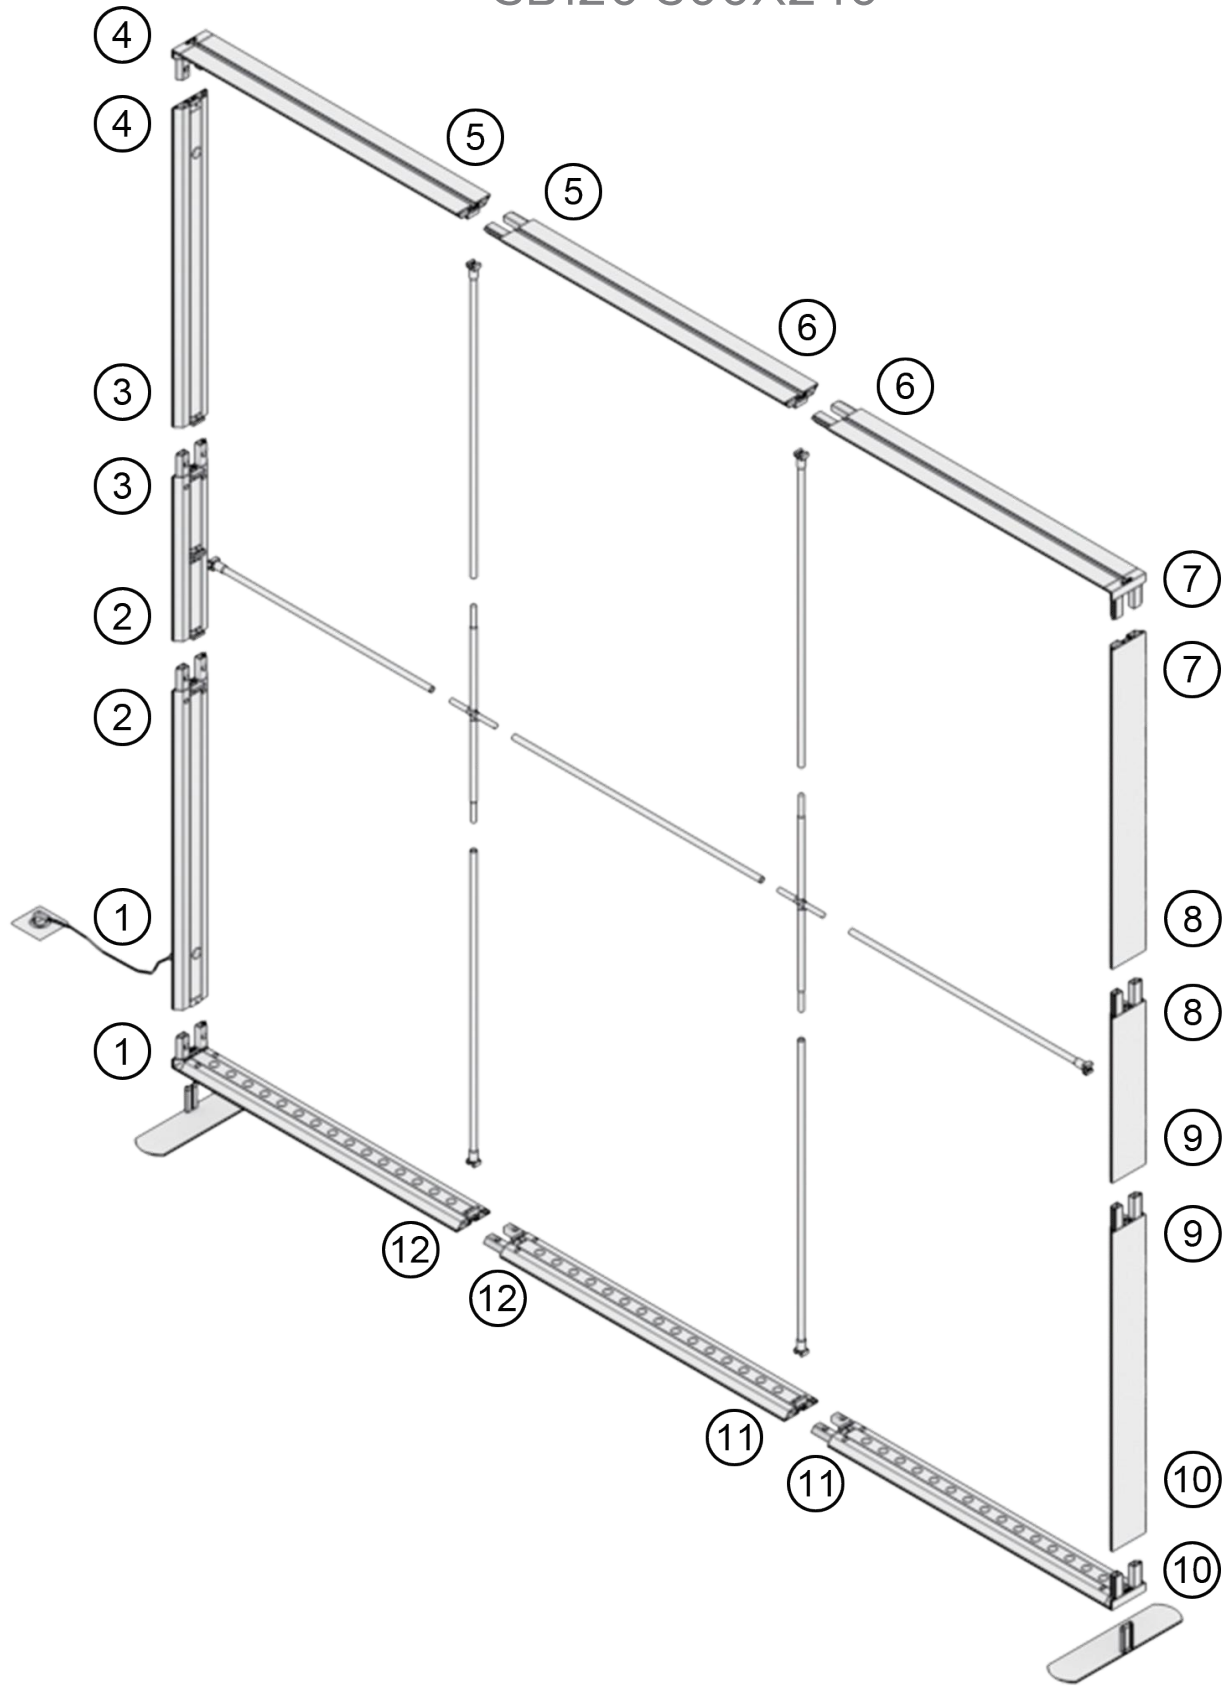

SHOWBIRD 120 10 X 10 CONFIGURATION A

SHOWBIRD 120 MODULAR LIGHTBOX
PRODUCT CODE: SB120-1010-A

SET UP INSTRUCTIONS SB120-100X240

SET UP EACH FRAME INDIVIDUALLY BEFORE CONNECTING

SHOWBIRD 120 10 X 10 CONFIGURATION A

SHOWBIRD 120 MODULAR LIGHTBOX
PRODUCT CODE: SB120-1010-A

01 Connect the corner profile.

02 Connecting side profiles; Connect the pole to the side profile.

03 Connect the power plug.

SHOWBIRD 120 10 X 10 CONFIGURATION A

SHOWBIRD 120 MODULAR LIGHTBOX
PRODUCT CODE: SB120-1010-A

SET UP INSTRUCTIONS SB120-300X240

SHOWBIRD 120 10 X 10 CONFIGURATION A

SHOWBIRD 120 MODULAR LIGHTBOX
PRODUCT CODE: SB120-1010-A

SINGLE
SIDED

DOUBLE
SIDED

INDOOR
USE

01 Connect the corner profile.

02 Connecting side profiles; Connect the pole to the side profile.

03 Connect the pole.

04 Connect the power plug.

SHOWBIRD 120 10 X 10 CONFIGURATION A

SHOWBIRD 120 MODULAR LIGHTBOX
PRODUCT CODE: SB120-1010-A