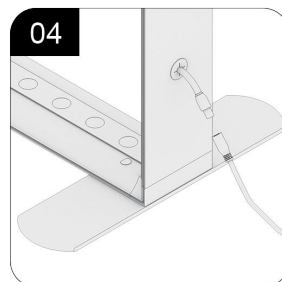

INDOOR
USE

01 Connect the corner profile.

02 Connecting side profiles; Connect the pole to the side profile.

03 Connect the pole.

04 Connect the power plug.

SHOWBIRD 120 10 X 10 CONFIGURATION A

SHOWBIRD 120 MODULAR LIGHTBOX
PRODUCT CODE: SB120-1010-A