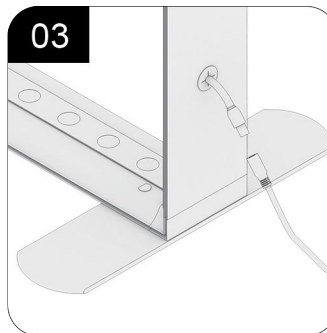

SHOWBIRD 120 10 X 10 CONFIGURATION A

SHOWBIRD 120 MODULAR LIGHTBOX
PRODUCT CODE: SB120-1010-A

SET UP INSTRUCTIONS SB120-100X240

SET UP EACH FRAME INDIVIDUALLY BEFORE CONNECTING

SHOWBIRD 120 10 X 10 CONFIGURATION A

SHOWBIRD 120 MODULAR LIGHTBOX
PRODUCT CODE: SB120-1010-A

01 Connect the corner profile.

02 Connecting side profiles; Connect the pole to the side profile.

03 Connect the power plug.

SHOWBIRD 120 10 X 10 CONFIGURATION A