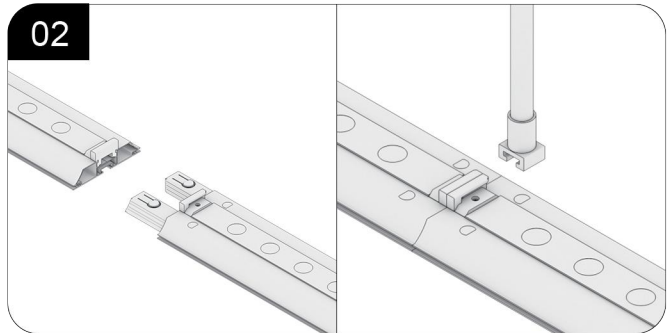

(qty 2) Showbird 120 Modular
Lightbox 100x240 Hardware Only
SKU: SB120-100x240
Each frame includes 1 travel bag

(qty 2) Arch - Fixed Location
SKU: SB120-ARCH-F

(qty 2) Arch - Variable Location
SKU: SB120-ARCH-B

SHOWBIRD 120 10 X 10 CONFIGURATION A

SHOWBIRD 120 MODULAR LIGHTBOX
PRODUCT CODE: SB120-1010-A

SET UP INSTRUCTIONS SB120-100X240

SET UP EACH FRAME INDIVIDUALLY BEFORE CONNECTING

SHOWBIRD 120 10 X 10 CONFIGURATION A

SHOWBIRD 120 MODULAR LIGHTBOX
PRODUCT CODE: SB120-1010-A

01 Connect the corner profile.

02 Connecting side profiles; Connect the pole to the side profile.

03 Connect the power plug.

SHOWBIRD 120 10 X 10 CONFIGURATION A