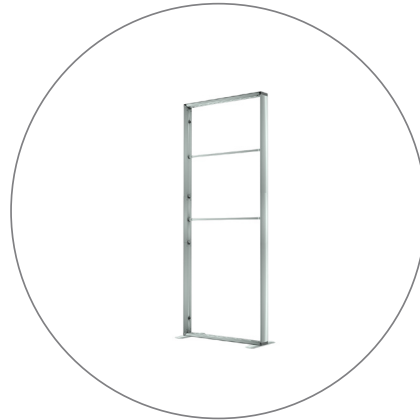

SHOWBIRD 120 10 X 10 CONFIGURATION A

SHOWBIRD 120 MODULAR LIGHTBOX
PRODUCT CODE: SB120-1010-A

PARTS LIST

(qty 1) Showbird 120 Modular
Lightbox 300x240 Hardware Only
SKU: SB120-300x240
Includes 1 travel bag

(qty 2) Showbird 120 Modular
Lightbox 100x240 Hardware Only
SKU: SB120-100x240
Each frame includes 1 travel bag

(qty 2) Arch - Fixed Location
SKU: SB120-ARCH-F

(qty 2) Arch - Variable Location
SKU: SB120-ARCH-B

SHOWBIRD 120 10 X 10 CONFIGURATION A

SHOWBIRD 120 MODULAR LIGHTBOX
PRODUCT CODE: SB120-1010-A

SET UP INSTRUCTIONS SB120-100X240

SET UP EACH FRAME INDIVIDUALLY BEFORE CONNECTING

SHOWBIRD 120 10 X 10 CONFIGURATION A

SHOWBIRD 120 MODULAR LIGHTBOX
PRODUCT CODE: SB120-1010-A

01 Connect the corner profile.

02 Connecting side profiles; Connect the pole to the side profile.

03 Connect the power plug.

SHOWBIRD 120 10 X 10 CONFIGURATION A