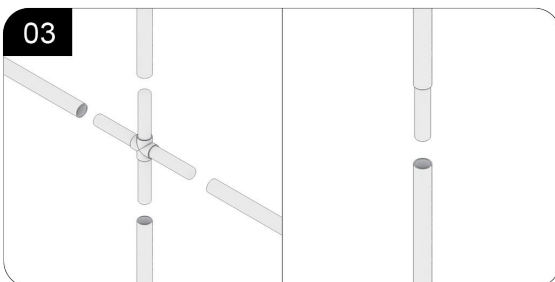

SHOWBIRD 120 MODULAR LIGHTBOX
PRODUCT CODE: SB120-1010-A

01 Connect the corner profile.

02 Connecting side profiles; Connect the pole to the side profile.

03 Connect the power plug.

SHOWBIRD 120 10 X 10 CONFIGURATION A

SHOWBIRD 120 MODULAR LIGHTBOX
PRODUCT CODE: SB120-1010-A

SET UP INSTRUCTIONS SB120-300X240

SHOWBIRD 120 10 X 10 CONFIGURATION A

SHOWBIRD 120 MODULAR LIGHTBOX
PRODUCT CODE: SB120-1010-A

SINGLE
SIDED

DOUBLE
SIDED

INDOOR
USE

01 Connect the corner profile.

02 Connecting side profiles; Connect the pole to the side profile.

03 Connect the pole.

04 Connect the power plug.

SHOWBIRD 120 10 X 10 CONFIGURATION A

SHOWBIRD 120 MODULAR LIGHTBOX
PRODUCT CODE: SB120-1010-A