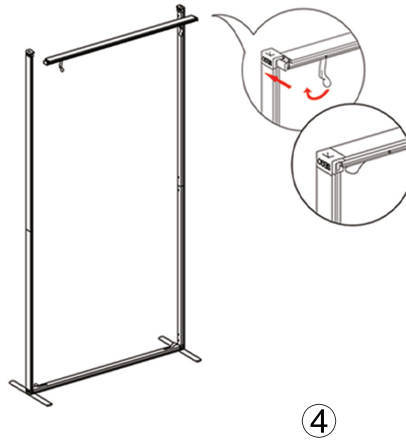

SET UP INSTRUCTIONS SINGLE FRAME ASSEMBLY

SET UP INSTRUCTIONS 3 FRAME CONNECTION (QSEG 9.8 X 7.4FT)

QSEG TRADESHOW G

QSEG MODULAR SEG DISPLAY
PRODUCT CODE: QSEG-TRADESHOW-G

On frame

On graphic

SET UP INSTRUCTIONS TRADESHOW BOOTH ASSEMBLY