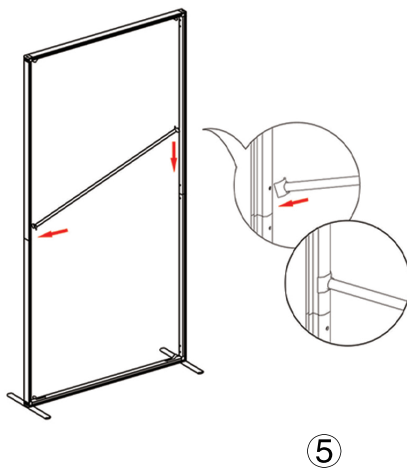

SET UP INSTRUCTIONS SINGLE FRAME ASSEMBLY

SET UP INSTRUCTIONS 3 FRAME CONNECTION (QSEG 9.8 X 7.4FT)

QSEG TRADESHOW G

QSEG MODULAR SEG DISPLAY
PRODUCT CODE: QSEG-TRADESHOW-G

On frame

On graphic

SET UP INSTRUCTIONS TRADESHOW BOOTH ASSEMBLY