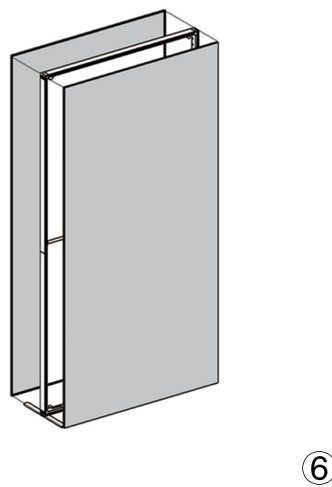

SET UP INSTRUCTIONS SINGLE FRAME ASSEMBLY

SET UP INSTRUCTIONS 3 FRAME CONNECTION (QSEG 9.8 X 7.4FT)

QSEG TRADESHOW G

QSEG MODULAR SEG DISPLAY
PRODUCT CODE: QSEG-TRADESHOW-G

On frame

On graphic

SET UP INSTRUCTIONS TRADESHOW BOOTH ASSEMBLY