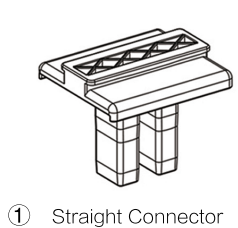

SET UP INSTRUCTIONS SINGLE FRAME ASSEMBLY

SET UP INSTRUCTIONS 3 FRAME CONNECTION (QSEG 9.8 X 7.4FT)

QSEG TRADESHOW G

QSEG MODULAR SEG DISPLAY
PRODUCT CODE: QSEG-TRADESHOW-G

On frame

On graphic

SET UP INSTRUCTIONS TRADESHOW BOOTH ASSEMBLY