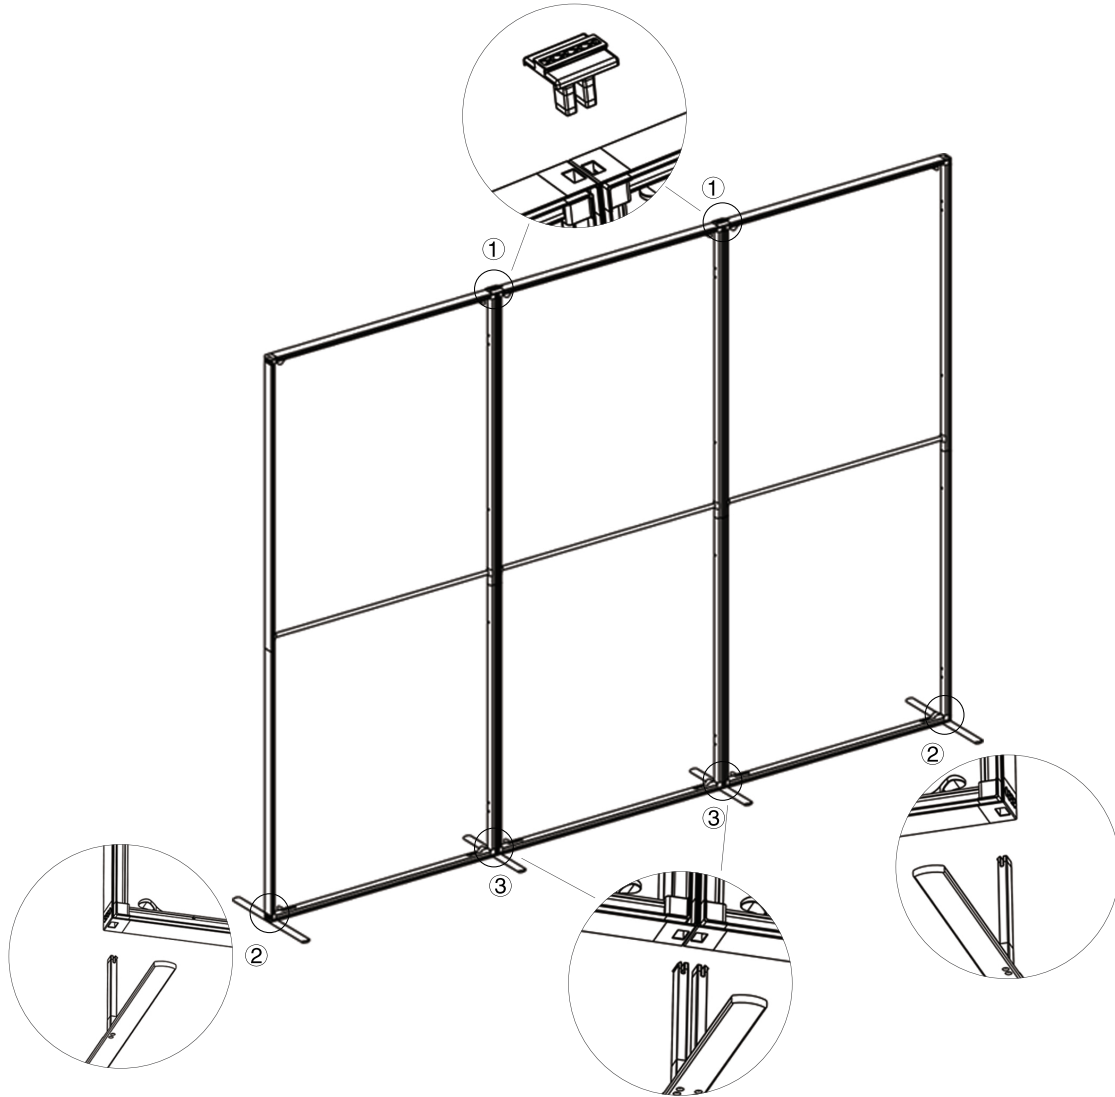

SET UP INSTRUCTIONS SINGLE FRAME ASSEMBLY

SET UP INSTRUCTIONS 3 FRAME CONNECTION (QSEG 9.8 X 7.4FT)

QSEG TRADESHOW G

QSEG MODULAR SEG DISPLAY
PRODUCT CODE: QSEG-TRADESHOW-G

On frame

On graphic

SET UP INSTRUCTIONS TRADESHOW BOOTH ASSEMBLY