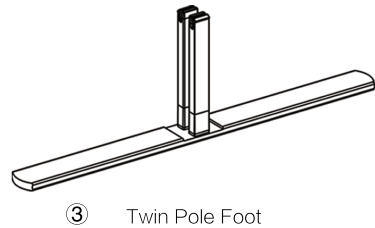

SET UP INSTRUCTIONS SINGLE FRAME ASSEMBLY

SET UP INSTRUCTIONS 3 FRAME CONNECTION (QSEG 9.8 X 7.4FT)

QSEG TRADESHOW G

QSEG MODULAR SEG DISPLAY
PRODUCT CODE: QSEG-TRADESHOW-G

On frame

On graphic

SET UP INSTRUCTIONS TRADESHOW BOOTH ASSEMBLY