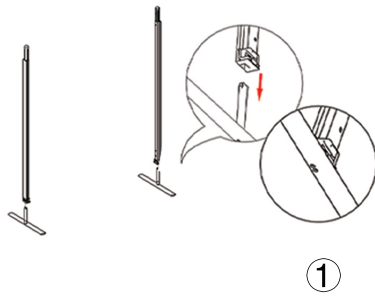

SET UP INSTRUCTIONS SINGLE FRAME ASSEMBLY

SET UP INSTRUCTIONS 3 FRAME CONNECTION (QSEG 9.8 X 7.4FT)

QSEG TRADESHOW G

QSEG MODULAR SEG DISPLAY
PRODUCT CODE: QSEG-TRADESHOW-G

On frame

On graphic

SET UP INSTRUCTIONS TRADESHOW BOOTH ASSEMBLY