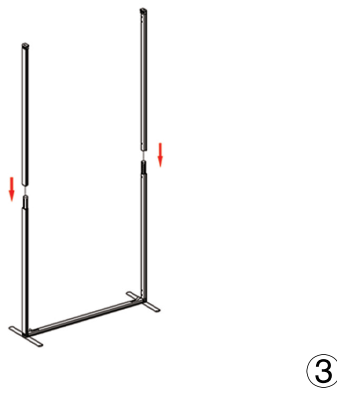

SET UP INSTRUCTIONS SINGLE FRAME ASSEMBLY

SET UP INSTRUCTIONS 3 FRAME CONNECTION (QSEG 9.8 X 7.4FT)

QSEG TRADESHOW G

QSEG MODULAR SEG DISPLAY
PRODUCT CODE: QSEG-TRADESHOW-G

On frame

On graphic

SET UP INSTRUCTIONS TRADESHOW BOOTH ASSEMBLY