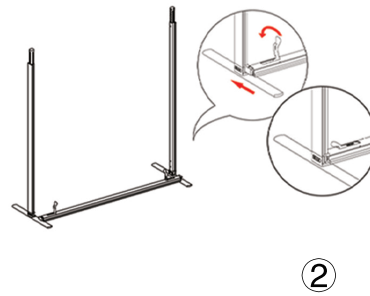

SET UP INSTRUCTIONS SINGLE FRAME ASSEMBLY

SET UP INSTRUCTIONS 3 FRAME CONNECTION (QSEG 9.8 X 7.4FT)

QSEG TRADESHOW G

QSEG MODULAR SEG DISPLAY
PRODUCT CODE: QSEG-TRADESHOW-G

On frame

On graphic

SET UP INSTRUCTIONS TRADESHOW BOOTH ASSEMBLY