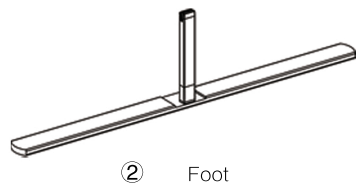

SET UP INSTRUCTIONS SINGLE FRAME ASSEMBLY

SET UP INSTRUCTIONS 3 FRAME CONNECTION (QSEG 9.8 X 7.4FT)

QSEG TRADESHOW G

QSEG MODULAR SEG DISPLAY
PRODUCT CODE: QSEG-TRADESHOW-G

On frame

On graphic

SET UP INSTRUCTIONS TRADESHOW BOOTH ASSEMBLY