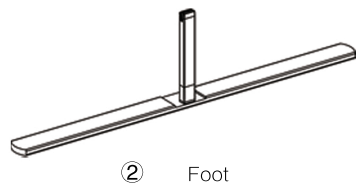

SET UP INSTRUCTIONS SINGLE FRAME ASSEMBLY

SET UP INSTRUCTIONS 3 FRAME CONNECTION (QSEG 9.8 X 7.4FT)

QSEG TRADESHOW E

QSEG MODULAR SEG DISPLAY
PRODUCT CODE: QSEG-TRADESHOW-E

On frame

On graphic

SET UP INSTRUCTIONS TRADESHOW BOOTH ASSEMBLY