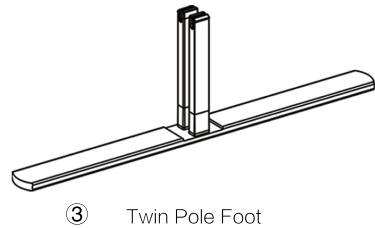

SET UP INSTRUCTIONS SINGLE FRAME ASSEMBLY

SET UP INSTRUCTIONS 3 FRAME CONNECTION (QSEG 9.8 X 7.4FT)

QSEG TRADESHOW E

QSEG MODULAR SEG DISPLAY
PRODUCT CODE: QSEG-TRADESHOW-E

On frame

On graphic

SET UP INSTRUCTIONS TRADESHOW BOOTH ASSEMBLY