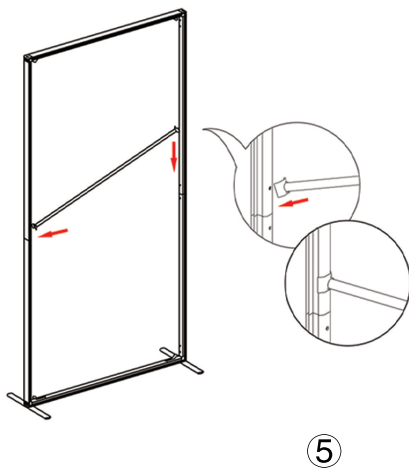

SET UP INSTRUCTIONS SINGLE FRAME ASSEMBLY

SET UP INSTRUCTIONS 3 FRAME CONNECTION (QSEG 9.8 X 7.4FT)

QSEG TRADESHOW E

QSEG MODULAR SEG DISPLAY
PRODUCT CODE: QSEG-TRADESHOW-E

On frame

On graphic

SET UP INSTRUCTIONS TRADESHOW BOOTH ASSEMBLY