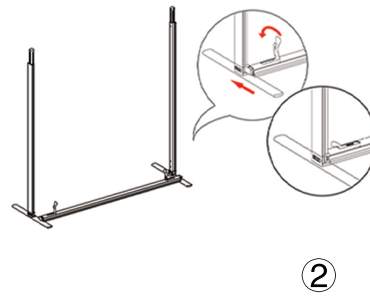

SET UP INSTRUCTIONS SINGLE FRAME ASSEMBLY

SET UP INSTRUCTIONS 3 FRAME CONNECTION (QSEG 9.8 X 7.4FT)

QSEG TRADESHOW E

QSEG MODULAR SEG DISPLAY
PRODUCT CODE: QSEG-TRADESHOW-E

On frame

On graphic

SET UP INSTRUCTIONS TRADESHOW BOOTH ASSEMBLY