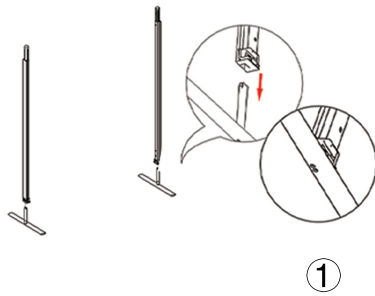

SET UP INSTRUCTIONS SINGLE FRAME ASSEMBLY

SET UP INSTRUCTIONS 3 FRAME CONNECTION (QSEG 9.8 X 7.4FT)

QSEG TRADESHOW E

QSEG MODULAR SEG DISPLAY
PRODUCT CODE: QSEG-TRADESHOW-E

On frame

On graphic

SET UP INSTRUCTIONS TRADESHOW BOOTH ASSEMBLY