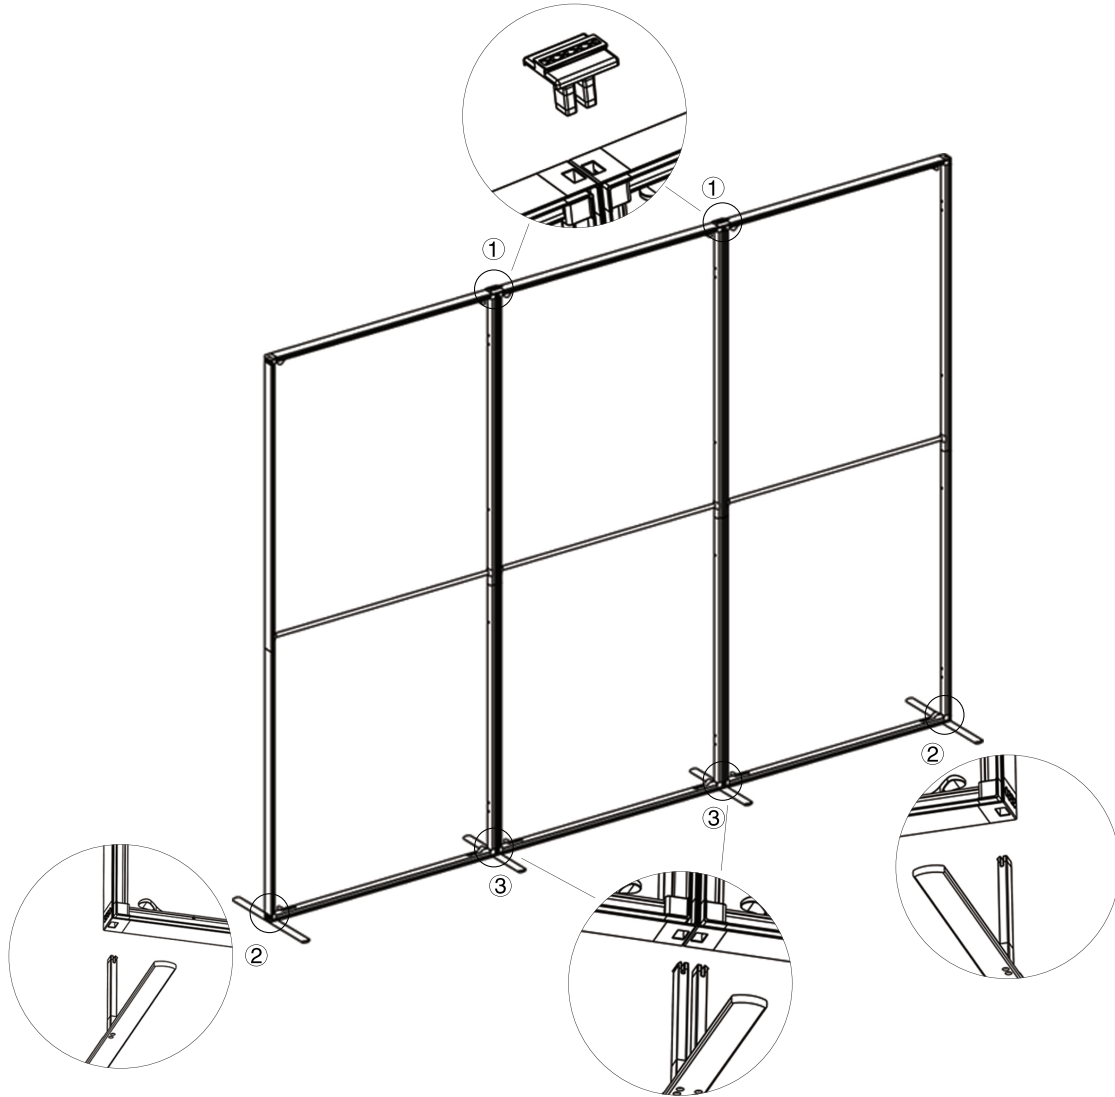

SET UP INSTRUCTIONS SINGLE FRAME ASSEMBLY

SET UP INSTRUCTIONS 3 FRAME CONNECTION (QSEG 9.8 X 7.4FT)

QSEG TRADESHOW E

QSEG MODULAR SEG DISPLAY
PRODUCT CODE: QSEG-TRADESHOW-E

On frame

On graphic

SET UP INSTRUCTIONS TRADESHOW BOOTH ASSEMBLY