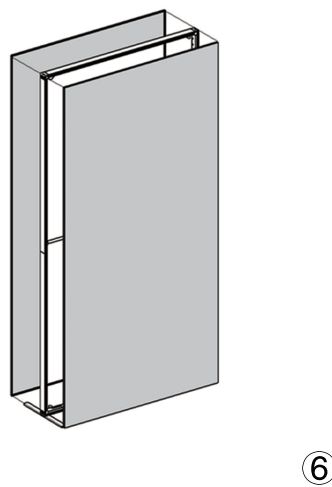

SET UP INSTRUCTIONS SINGLE FRAME ASSEMBLY

SET UP INSTRUCTIONS 3 FRAME CONNECTION (QSEG 9.8 X 7.4FT)

QSEG TRADESHOW E

QSEG MODULAR SEG DISPLAY
PRODUCT CODE: QSEG-TRADESHOW-E

On frame

On graphic

SET UP INSTRUCTIONS TRADESHOW BOOTH ASSEMBLY