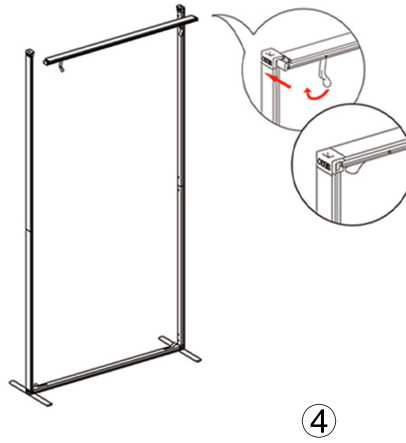

SET UP INSTRUCTIONS SINGLE FRAME ASSEMBLY

SET UP INSTRUCTIONS 3 FRAME CONNECTION (QSEG 9.8 X 7.4FT)

QSEG TRADESHOW E

QSEG MODULAR SEG DISPLAY
PRODUCT CODE: QSEG-TRADESHOW-E

On frame

On graphic

SET UP INSTRUCTIONS TRADESHOW BOOTH ASSEMBLY