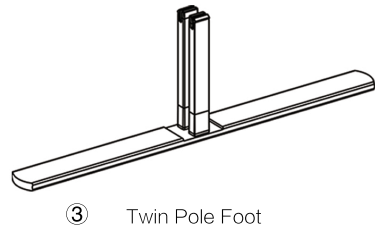

## SET UP INSTRUCTIONS SINGLE FRAME ASSEMBLY

## SET UP INSTRUCTIONS 3 FRAME CONNECTION (QSEG 9.8 X 7.4FT)