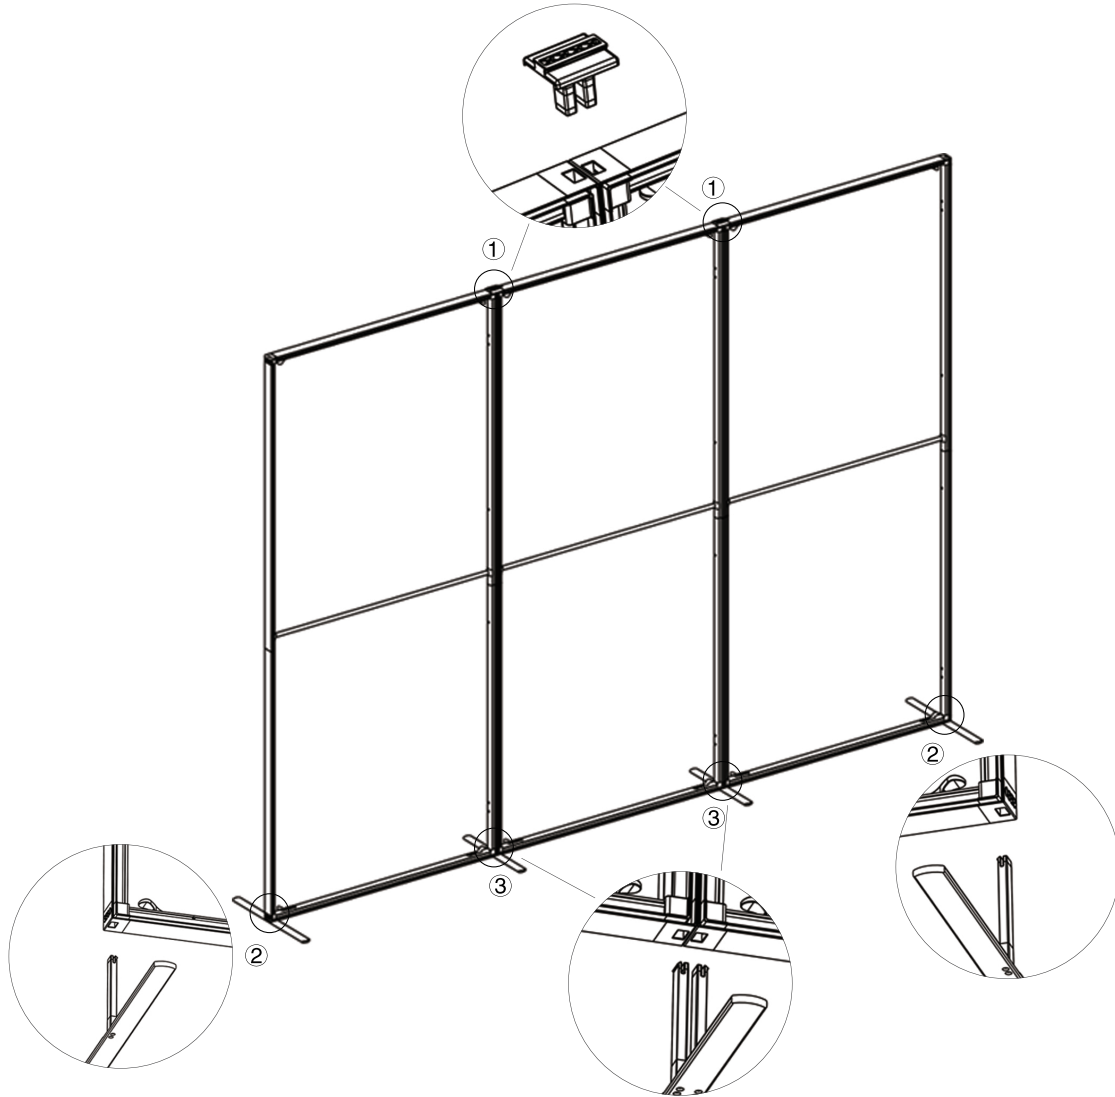

## SET UP INSTRUCTIONS SINGLE FRAME ASSEMBLY

## SET UP INSTRUCTIONS 3 FRAME CONNECTION (QSEG 9.8 X 7.4FT)

# QSEG TRADESHOW D

QSEG MODULAR SEG DISPLAY  
PRODUCT CODE: QSEG-TRADESHOW-D

On frame

On graphic

## SET UP INSTRUCTIONS TRADESHOW BOOTH ASSEMBLY