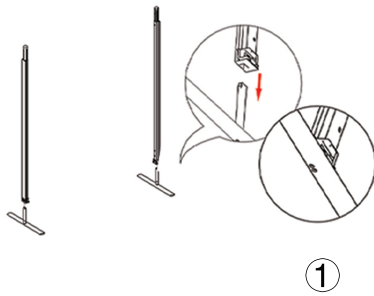

## SET UP INSTRUCTIONS SINGLE FRAME ASSEMBLY

## SET UP INSTRUCTIONS 3 FRAME CONNECTION (QSEG 9.8 X 7.4FT)