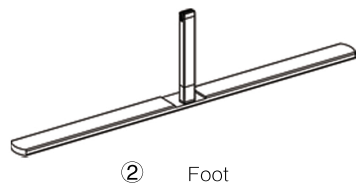

## SET UP INSTRUCTIONS SINGLE FRAME ASSEMBLY

## SET UP INSTRUCTIONS 3 FRAME CONNECTION (QSEG 9.8 X 7.4FT)