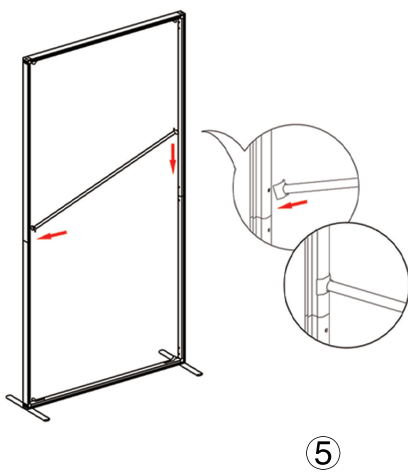

## SET UP INSTRUCTIONS SINGLE FRAME ASSEMBLY

## SET UP INSTRUCTIONS 3 FRAME CONNECTION (QSEG 9.8 X 7.4FT)