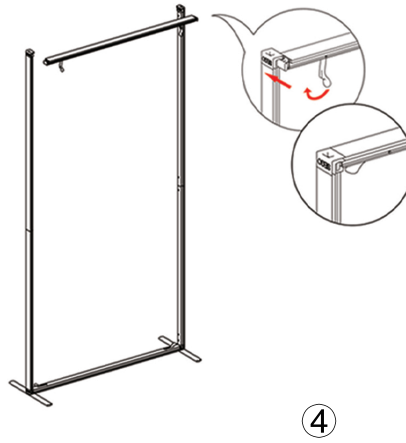

## SET UP INSTRUCTIONS SINGLE FRAME ASSEMBLY

## SET UP INSTRUCTIONS 3 FRAME CONNECTION (QSEG 9.8 X 7.4FT)