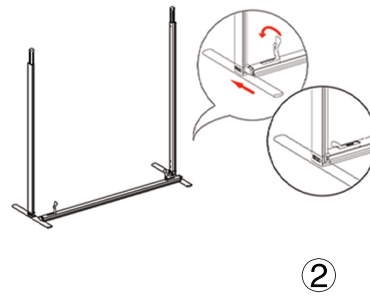

## SET UP INSTRUCTIONS SINGLE FRAME ASSEMBLY

## SET UP INSTRUCTIONS 3 FRAME CONNECTION (QSEG 9.8 X 7.4FT)