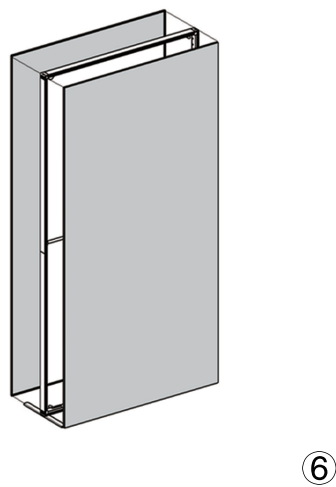

## SET UP INSTRUCTIONS SINGLE FRAME ASSEMBLY

## SET UP INSTRUCTIONS 3 FRAME CONNECTION (QSEG 9.8 X 7.4FT)