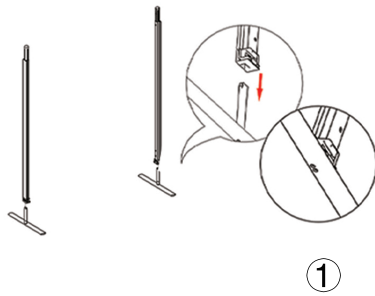

SET UP INSTRUCTIONS SINGLE FRAME ASSEMBLY

On frame

On graphic

SET UP INSTRUCTIONS 3 FRAME CONNECTION (QSEG 9.8 X 7.4FT)

QSEG TRADESHOW C

QSEG MODULAR SEG DISPLAY
PRODUCT CODE: QSEG-TRADESHOW-C

On frame

On graphic

SET UP INSTRUCTIONS TRADESHOW BOOTH ASSEMBLY