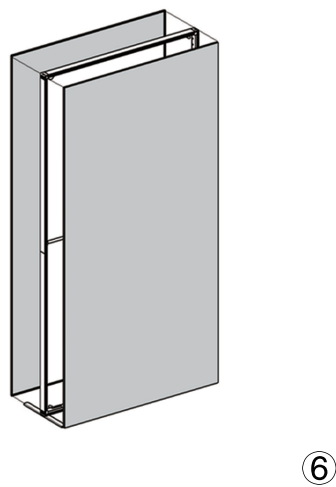

SET UP INSTRUCTIONS SINGLE FRAME ASSEMBLY

On frame

On graphic

SET UP INSTRUCTIONS 3 FRAME CONNECTION (QSEG 9.8 X 7.4FT)

QSEG TRADESHOW C

QSEG MODULAR SEG DISPLAY
PRODUCT CODE: QSEG-TRADESHOW-C

On frame

On graphic

SET UP INSTRUCTIONS TRADESHOW BOOTH ASSEMBLY