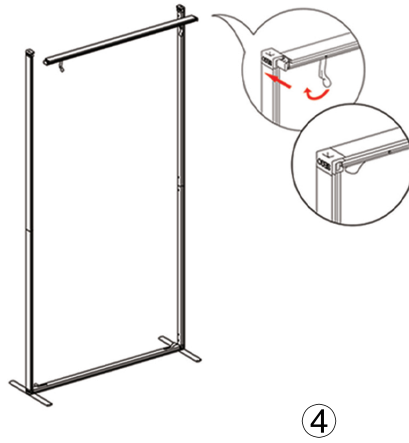

SET UP INSTRUCTIONS SINGLE FRAME ASSEMBLY

On frame

On graphic

SET UP INSTRUCTIONS 3 FRAME CONNECTION (QSEG 9.8 X 7.4FT)

QSEG TRADESHOW C

QSEG MODULAR SEG DISPLAY
PRODUCT CODE: QSEG-TRADESHOW-C

On frame

On graphic

SET UP INSTRUCTIONS TRADESHOW BOOTH ASSEMBLY