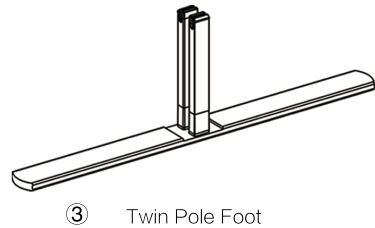

SET UP INSTRUCTIONS SINGLE FRAME ASSEMBLY

On frame

On graphic

SET UP INSTRUCTIONS 3 FRAME CONNECTION (QSEG 9.8 X 7.4FT)

QSEG TRADESHOW C

QSEG MODULAR SEG DISPLAY
PRODUCT CODE: QSEG-TRADESHOW-C

On frame

On graphic