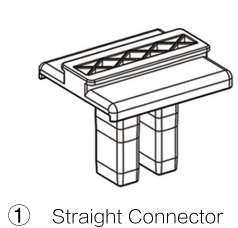

SET UP INSTRUCTIONS SINGLE FRAME ASSEMBLY

On frame

On graphic

SET UP INSTRUCTIONS 3 FRAME CONNECTION (QSEG 9.8 X 7.4FT)

QSEG TRADESHOW C

QSEG MODULAR SEG DISPLAY
PRODUCT CODE: QSEG-TRADESHOW-C

On frame

On graphic