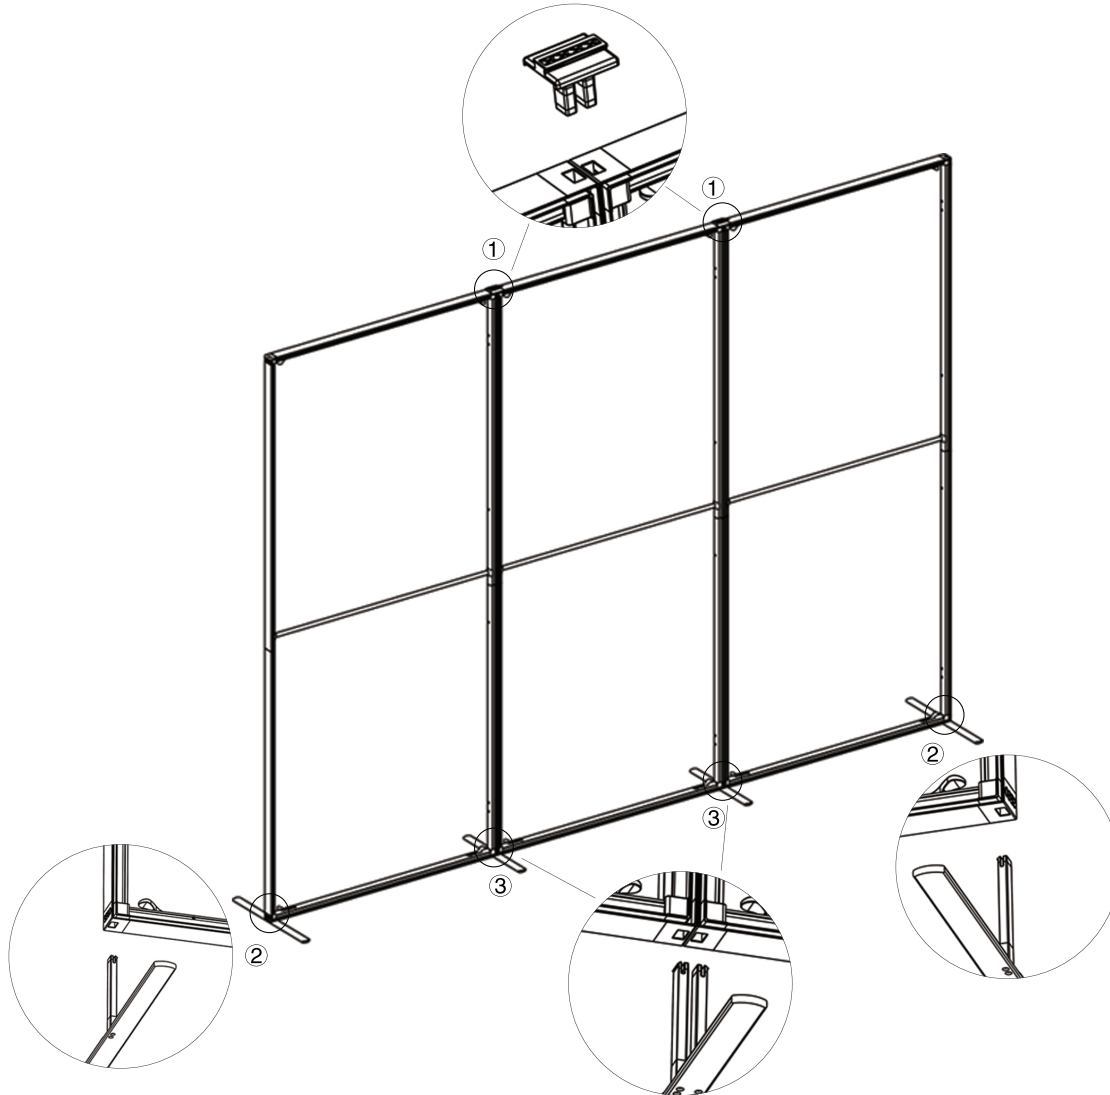

SET UP INSTRUCTIONS SINGLE FRAME ASSEMBLY

On frame

On graphic

SET UP INSTRUCTIONS 3 FRAME CONNECTION (QSEG 9.8 X 7.4FT)

QSEG TRADESHOW C

QSEG MODULAR SEG DISPLAY
PRODUCT CODE: QSEG-TRADESHOW-C

On frame

On graphic

SET UP INSTRUCTIONS TRADESHOW BOOTH ASSEMBLY