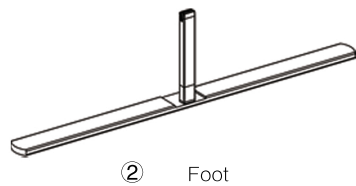

SET UP INSTRUCTIONS SINGLE FRAME ASSEMBLY

On frame

On graphic

SET UP INSTRUCTIONS 3 FRAME CONNECTION (QSEG 9.8 X 7.4FT)

QSEG TRADESHOW C

QSEG MODULAR SEG DISPLAY
PRODUCT CODE: QSEG-TRADESHOW-C

On frame

On graphic