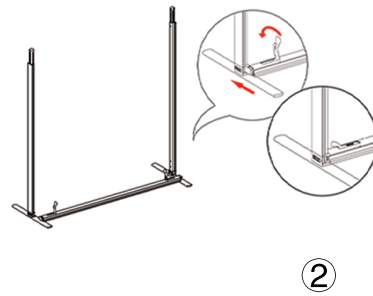

SET UP INSTRUCTIONS SINGLE FRAME ASSEMBLY

On frame

On graphic

SET UP INSTRUCTIONS 3 FRAME CONNECTION (QSEG 9.8 X 7.4FT)

QSEG TRADESHOW C

QSEG MODULAR SEG DISPLAY
PRODUCT CODE: QSEG-TRADESHOW-C

On frame

On graphic

SET UP INSTRUCTIONS TRADESHOW BOOTH ASSEMBLY