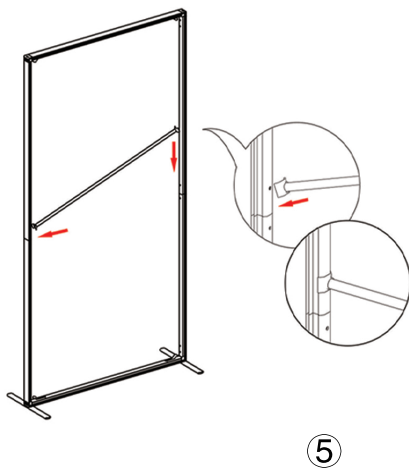

SET UP INSTRUCTIONS SINGLE FRAME ASSEMBLY

On frame

On graphic

SET UP INSTRUCTIONS 3 FRAME CONNECTION (QSEG 9.8 X 7.4FT)

QSEG TRADESHOW C

QSEG MODULAR SEG DISPLAY
PRODUCT CODE: QSEG-TRADESHOW-C

On frame

On graphic

SET UP INSTRUCTIONS TRADESHOW BOOTH ASSEMBLY