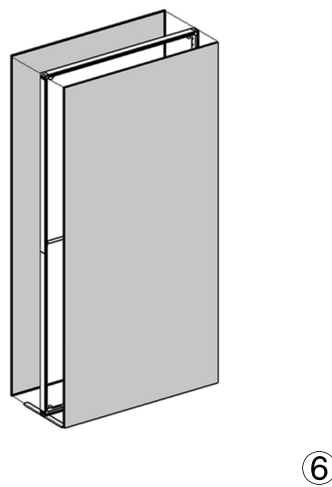

## SET UP INSTRUCTIONS SINGLE FRAME ASSEMBLY

## SET UP INSTRUCTIONS 3 FRAME CONNECTION (QSEG 9.8 X 7.4FT)