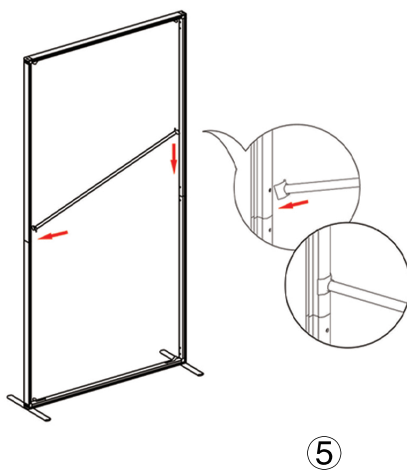

## SET UP INSTRUCTIONS SINGLE FRAME ASSEMBLY

## SET UP INSTRUCTIONS 3 FRAME CONNECTION (QSEG 9.8 X 7.4FT)