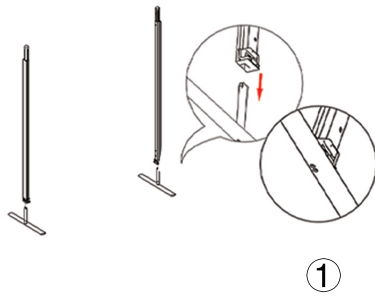

## SET UP INSTRUCTIONS SINGLE FRAME ASSEMBLY

## SET UP INSTRUCTIONS 3 FRAME CONNECTION (QSEG 9.8 X 7.4FT)