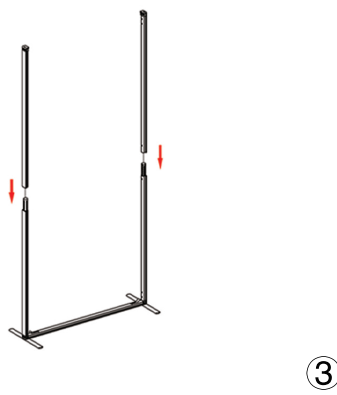

## SET UP INSTRUCTIONS SINGLE FRAME ASSEMBLY

## SET UP INSTRUCTIONS 3 FRAME CONNECTION (QSEG 9.8 X 7.4FT)