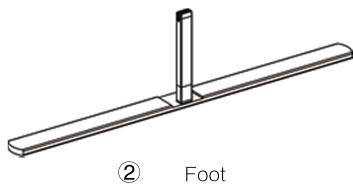

## SET UP INSTRUCTIONS SINGLE FRAME ASSEMBLY

## SET UP INSTRUCTIONS 3 FRAME CONNECTION (QSEG 9.8 X 7.4FT)