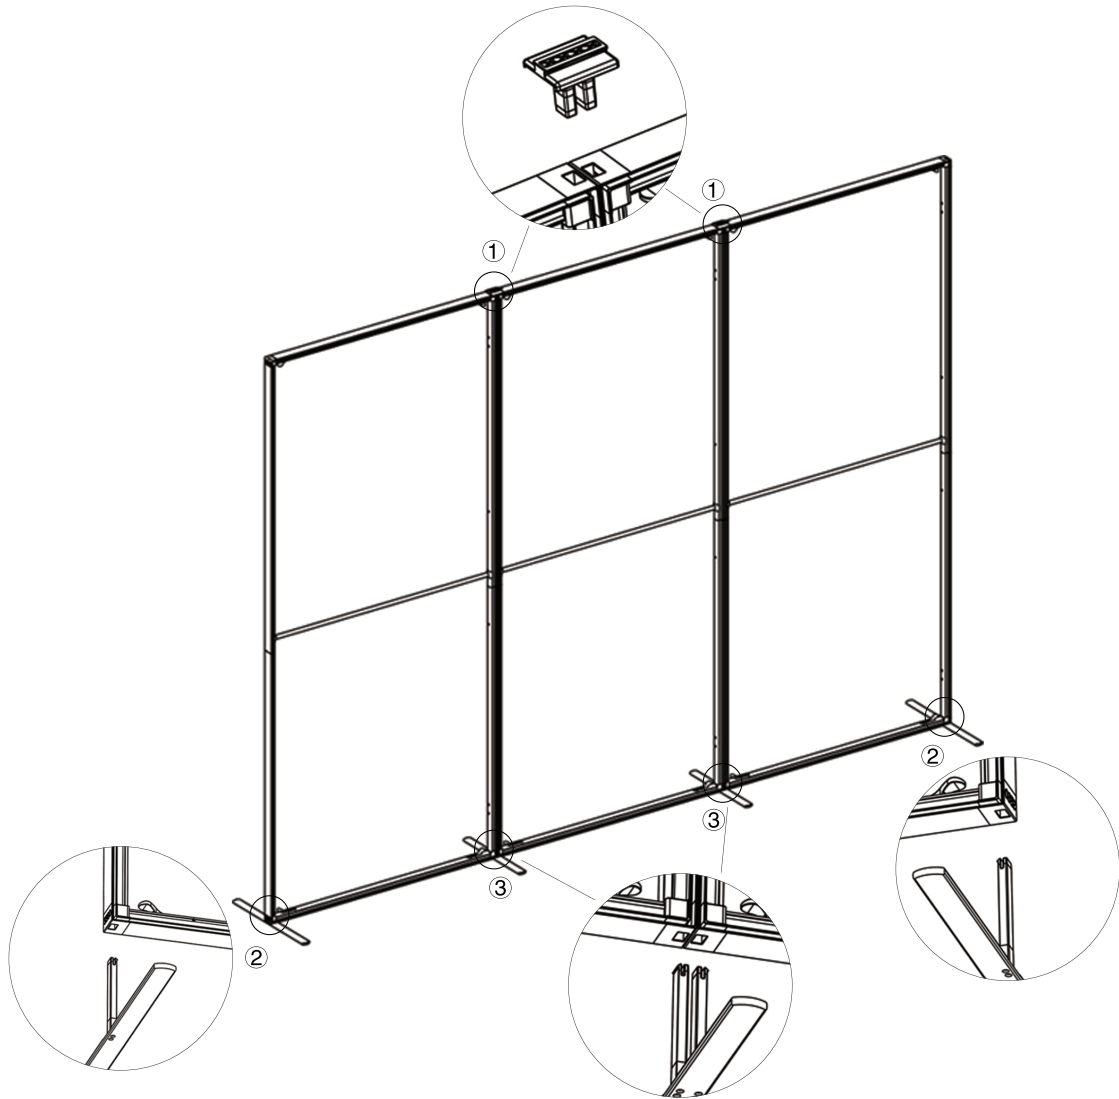

## SET UP INSTRUCTIONS SINGLE FRAME ASSEMBLY

## SET UP INSTRUCTIONS 3 FRAME CONNECTION (QSEG 9.8 X 7.4FT)

# QSEG TRADESHOW B

QSEG MODULAR SEG DISPLAY  
PRODUCT CODE: QSEG-TRADESHOW-B

On frame

On graphic

## SET UP INSTRUCTIONS TRADESHOW BOOTH ASSEMBLY