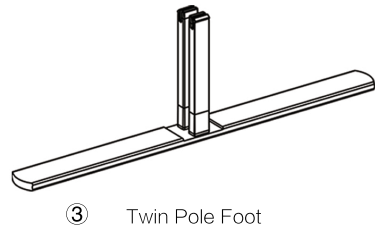

## SET UP INSTRUCTIONS SINGLE FRAME ASSEMBLY

## SET UP INSTRUCTIONS 3 FRAME CONNECTION (QSEG 9.8 X 7.4FT)